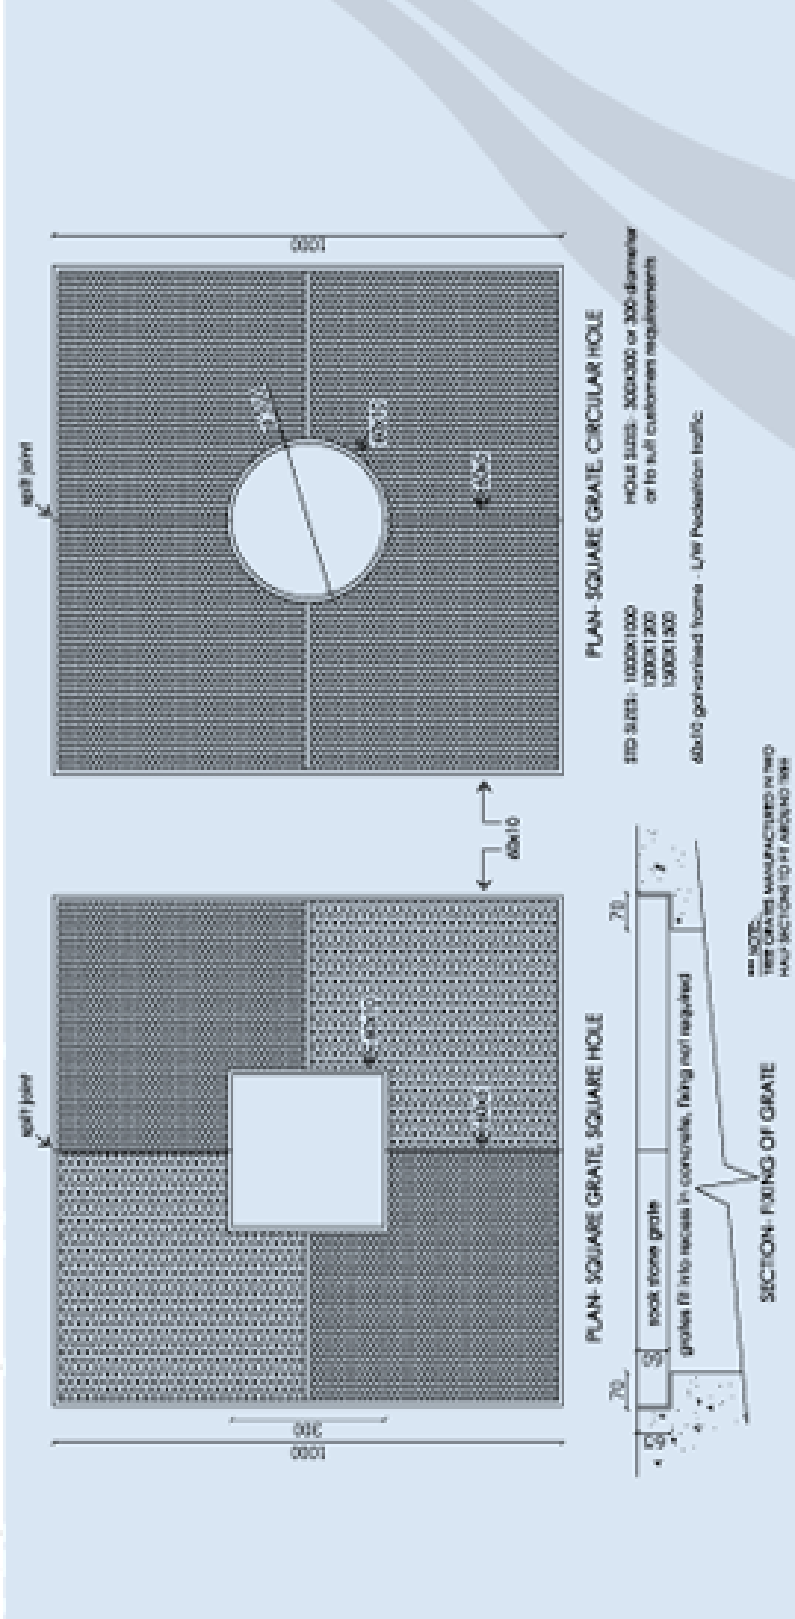

Soak Stone Tree Grate

©Copyright of this drawing is the sole property of Fel. Group Ltd.

Tree Related

Product Specifications

- Galvanized Steel Frame
- Exterior Grade Polyester Powder Coat Finish
- Specialty Formulated Epoxy Resin
- Stones Bonded within Frame