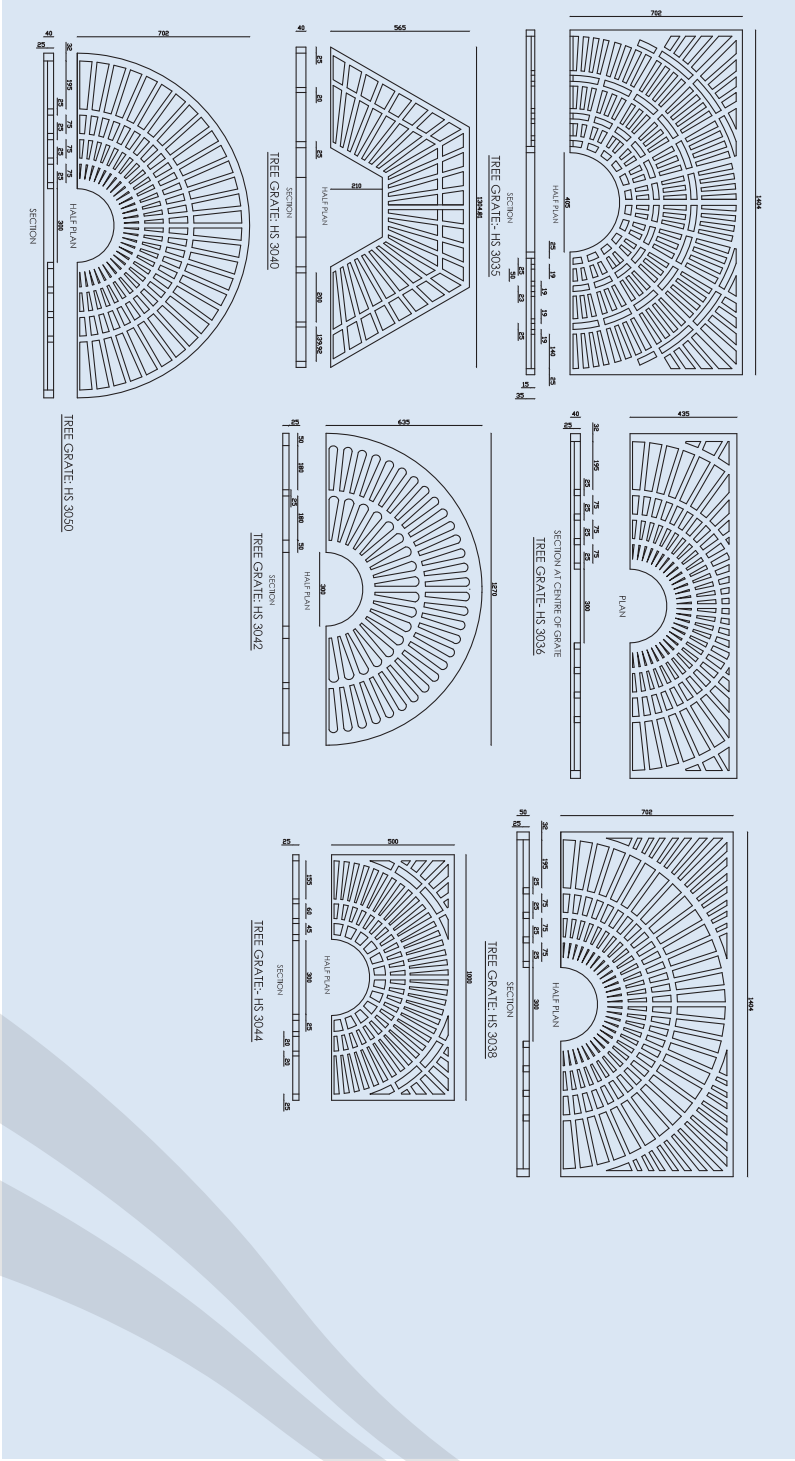

## **Tree Grate**

Strong & Durable, Manufactured in Cast Iron

- Manufactured to True Pattern
- Optional Frames for Some Types
- Bitumastic Paint Finish

**fel.**  
GROUP

**fel.** Group Limited  
+64 9 526 5660  
sales@felgroup.co.nz  
www.felgroup.co.nz

# Product Specifications

- Cast Iron

**Tree Related**