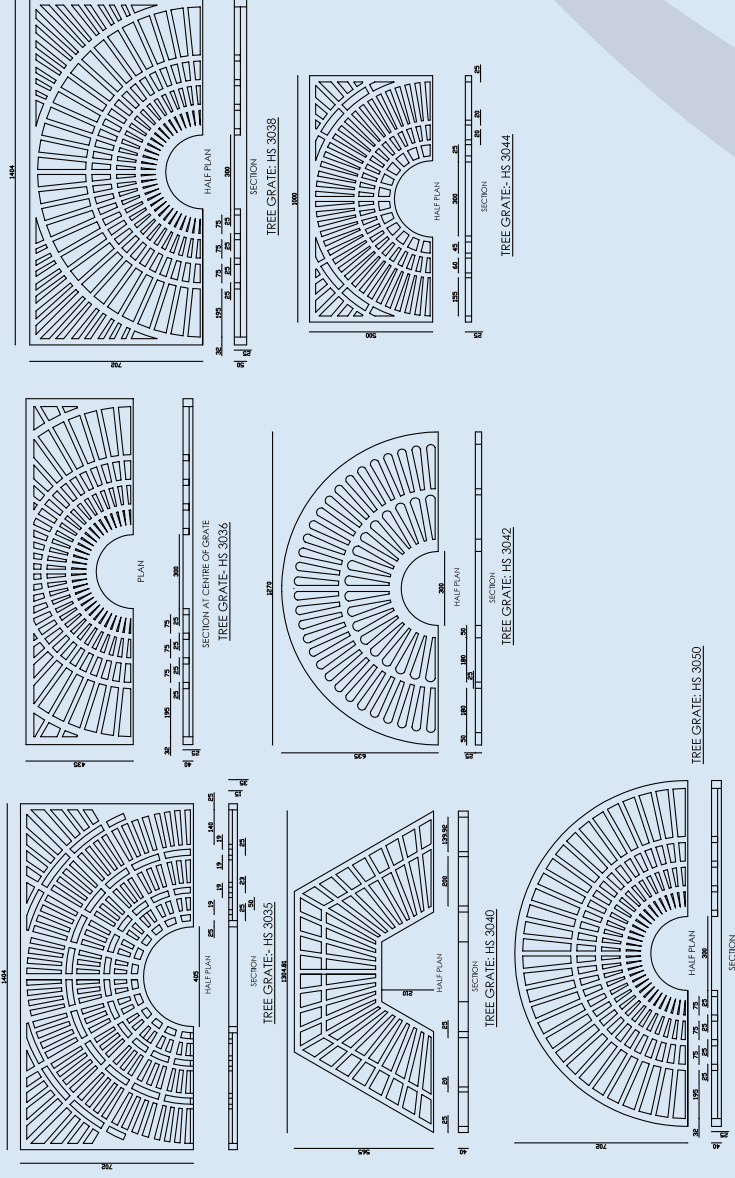

Tree Grate

©Copyright of this drawing is the sole property of Fel. Group Ltd.

Tree Related

Product Specifications

- Cast Iron