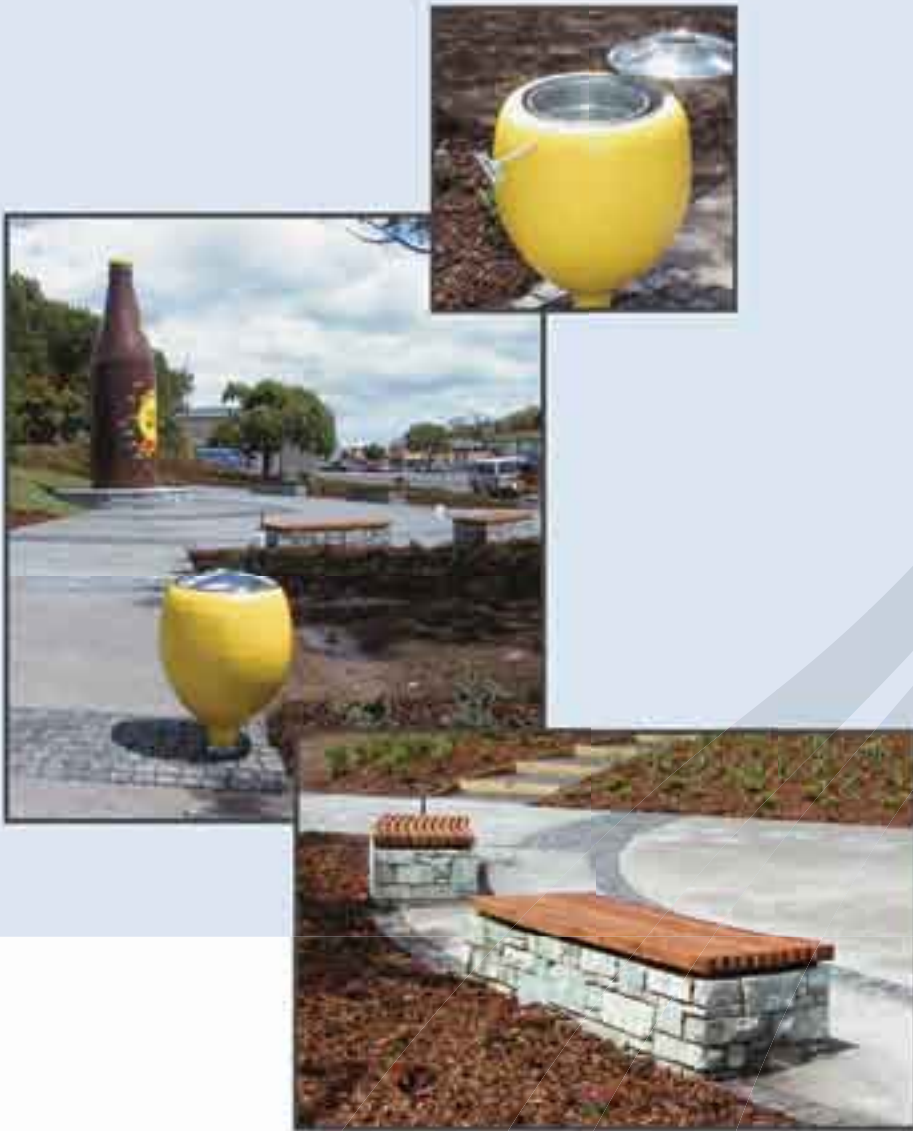

Custom Projects

Paeroa, L & P Park Custom Lemon Rubbish Bin & Timber Seating

fel.
GROUP

fel. Group Limited
926 Great South Road
PO Box 12 430
Penrose Auckland
New Zealand
T: +64 9 526 5660
F: +64 9 526 5661
www.felgroup.co.nz