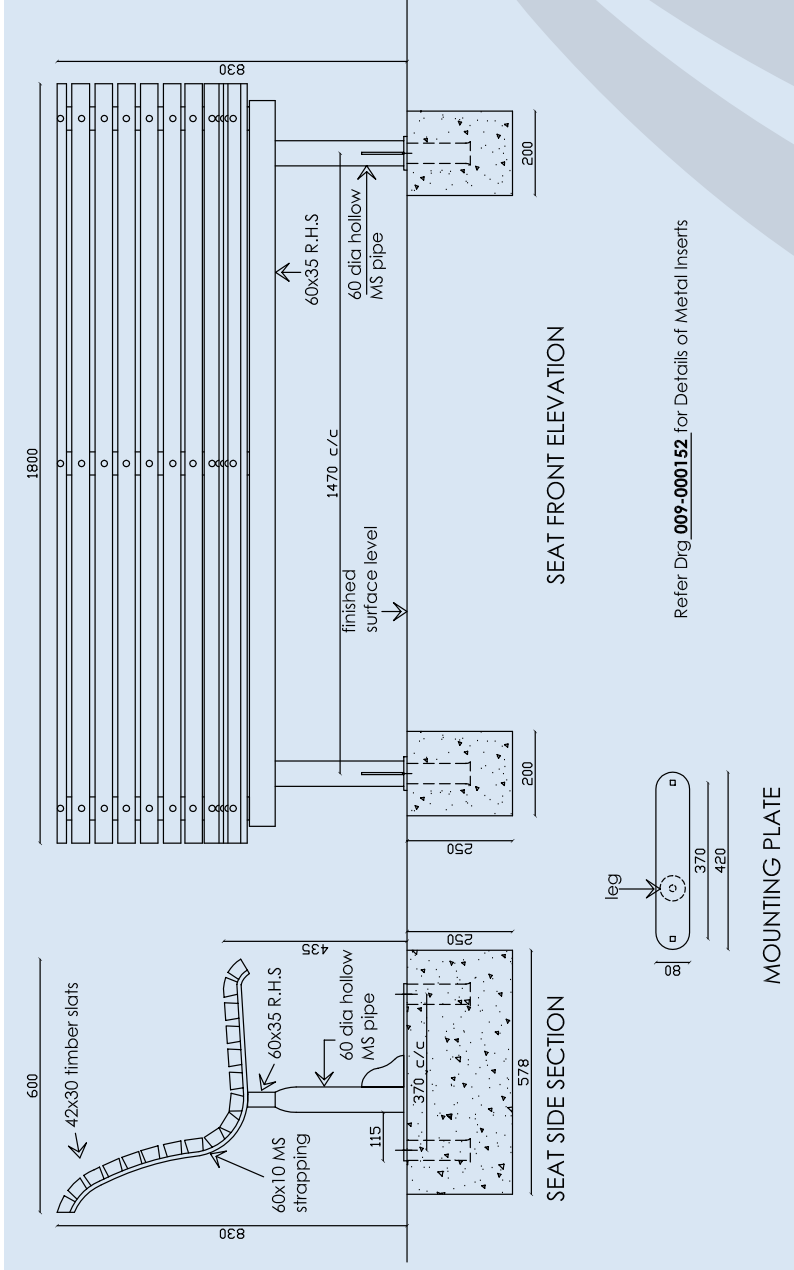

# Seats

- ### Product Specifications
- Hot Dipped Galvanised Frame to AS/NZS 4680 (1999) Standard
  - Salinga Timber
  - Exterior Poly Powder Coated Finish
  - Brass and Stainless Steel Fasteners
  - Fully Welded Frame