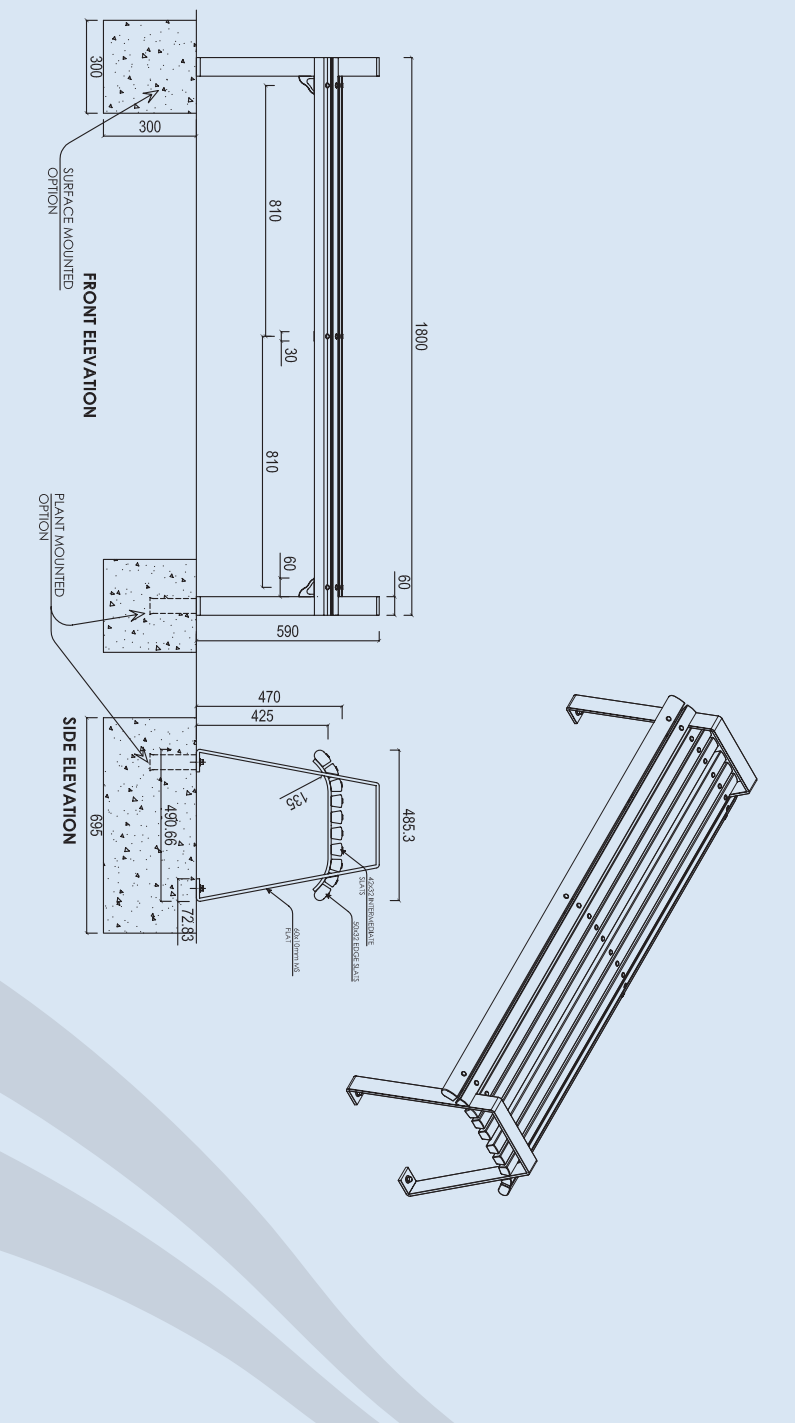

Waihi Bench Seat

© Copyright of this drawing is the sole property of Fel. Group Ltd.

Product Specifications

- Hot Dipped Galvanised Frame to AS/NZS 4680 (1999) Standard
- Saligna Timber
- Exterior Polyester Powder Coat Finish
- Brass and Stainless Fasteners
- Fully Welded Frame