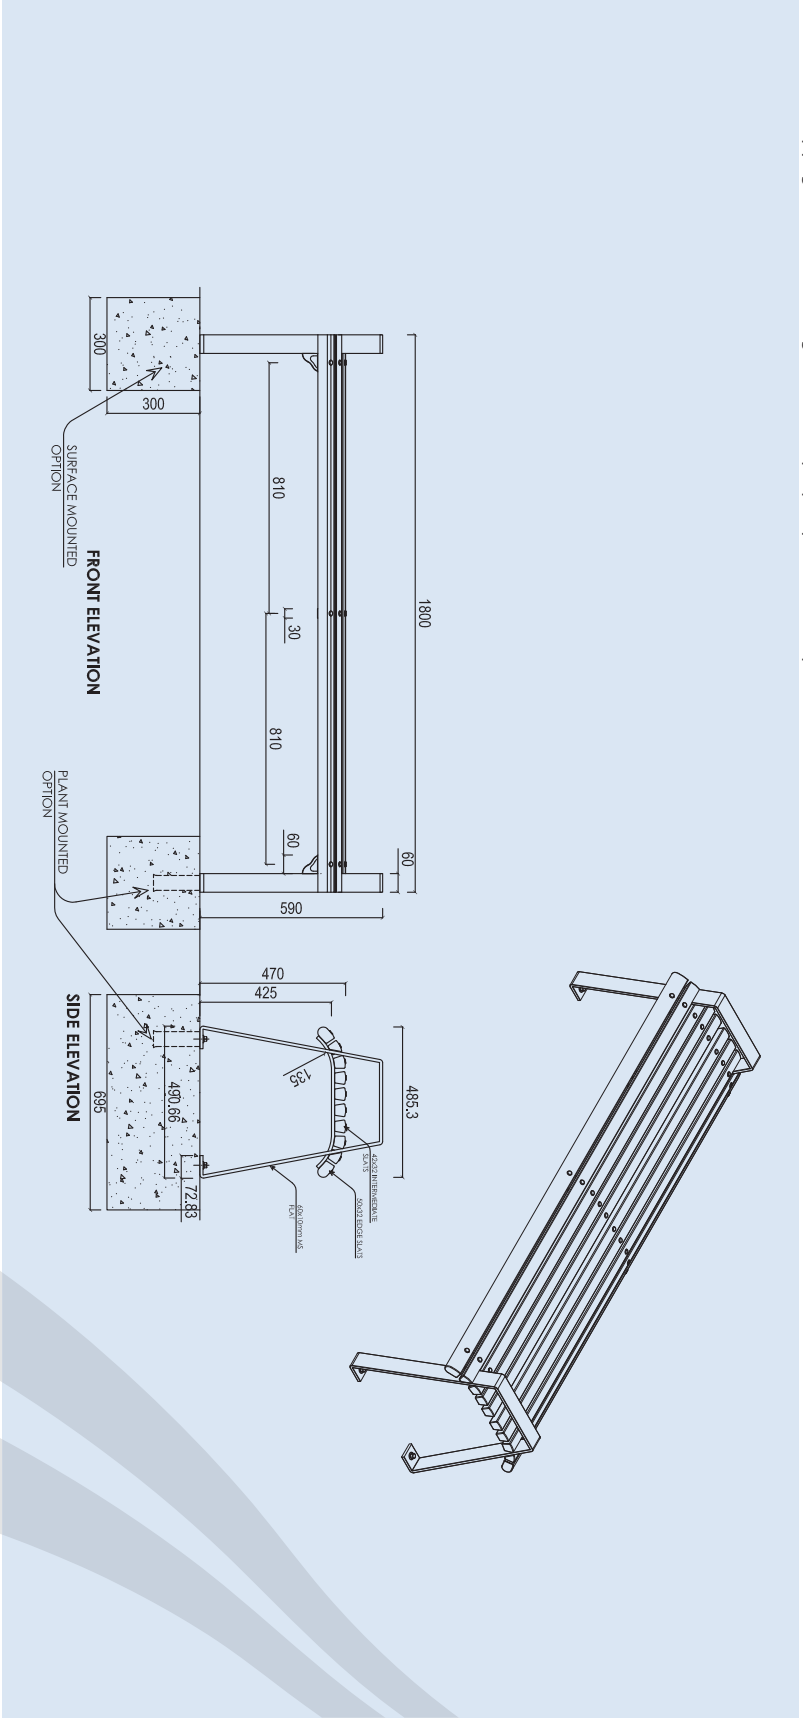

Waihi Bench Seat

A Bench seat with elegant lines and arms rests

- Saligna Timber Slats
- Plant or Surface Mounted
- Optional Skateboard Deterrents
- Powder Coated Finish
- Optional Graffiti Guard

fel.
GROUP

fel. Group Limited
+64 9 526 5660
sales@felgroup.co.nz
www.felgroup.co.nz

Waihi Bench Seat

© Copyright of this drawing is the sole property of Fel. Group Ltd.

Seats

Product Specifications

- Hot Dipped Galvanised Frame to AS/NZS 4680 (1999) Standard
- Saligna Timber
- Exterior Polyester Powder Coat Finish
- Brass and Stainless Fasteners
- Fully Welded Frame