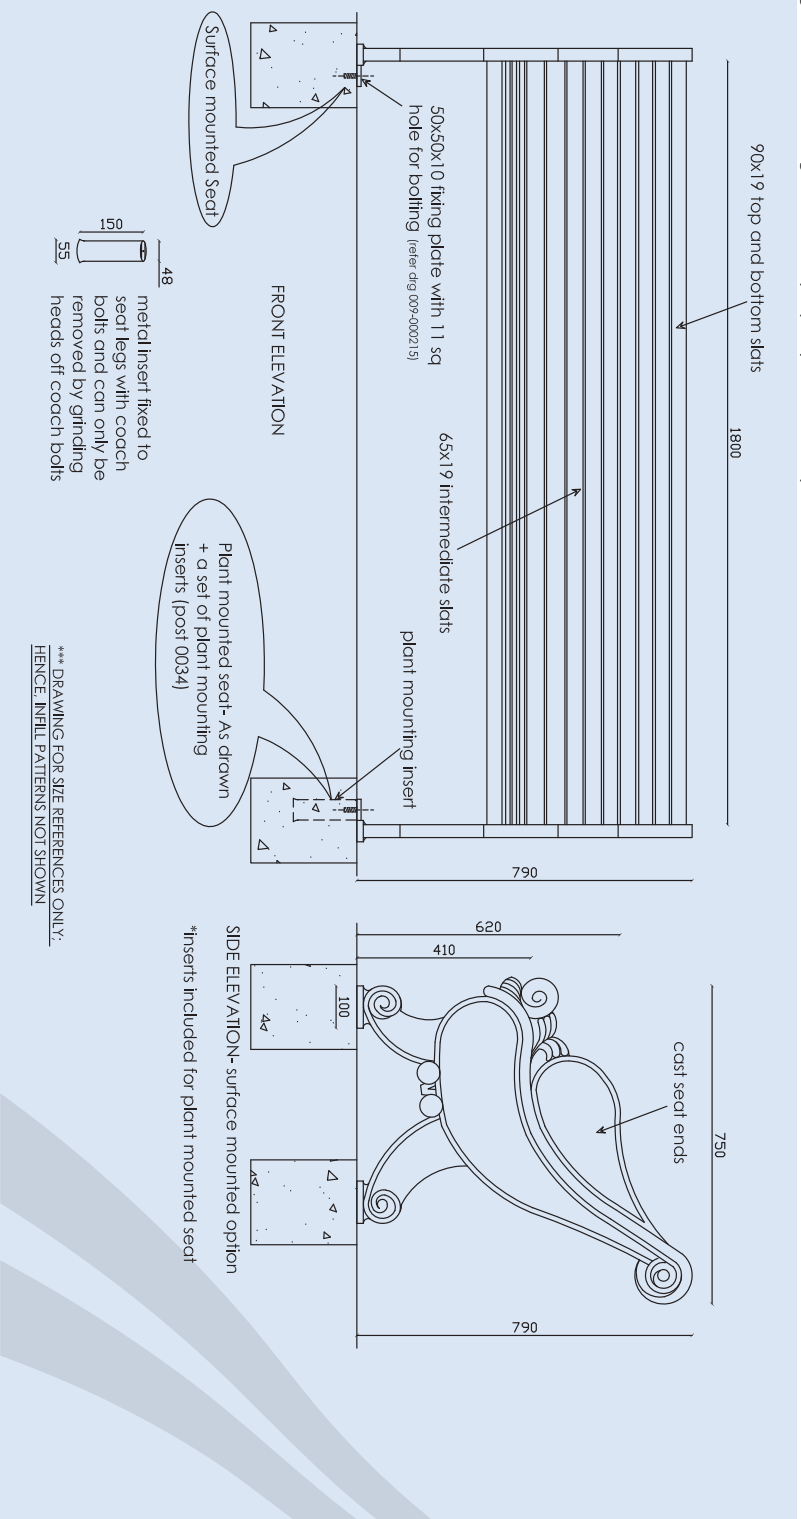

Victoria Seat

Echo's of a By Gone Era

- Center Stay for Increased Back Support
- Saligna Timber Slats
- Plant and Surface Mounted Option
- Maxed Wax Optional
- Optional Skate Board Deterrents
- Powder Coated Frame

fel.
GROUP

fel. Group Limited
+64 9 526 5660
sales@felgroup.co.nz
www.felgroup.co.nz

Victoria Seat

© Copyright of this drawing is the sole property of Fel. Group Ltd.

Product Specifications

- Saligna Timber
- Exterior Poly Powder Coated
- Cast Aluminum Frame
- Brass and Stainless Steel Fixings