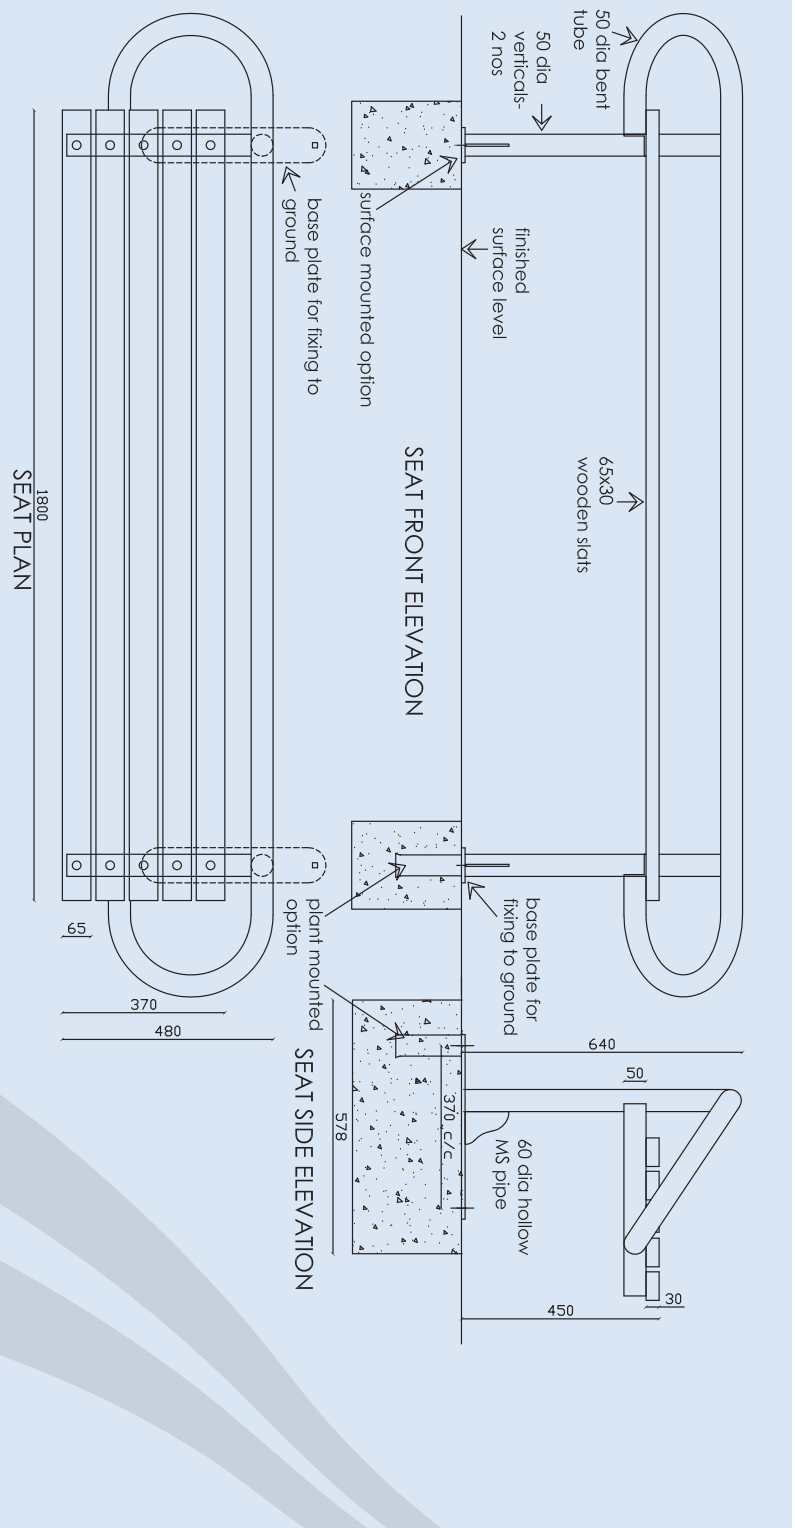

Tubular Seat

© Copyright of this drawing is the sole property of Fel. Group Ltd.

Product Specifications

- Exterior Polyester Powder Coating
- Hot Dipped Galvanised Frame to AS/NZS 4680 (1999) Standard
- Saligna Timber