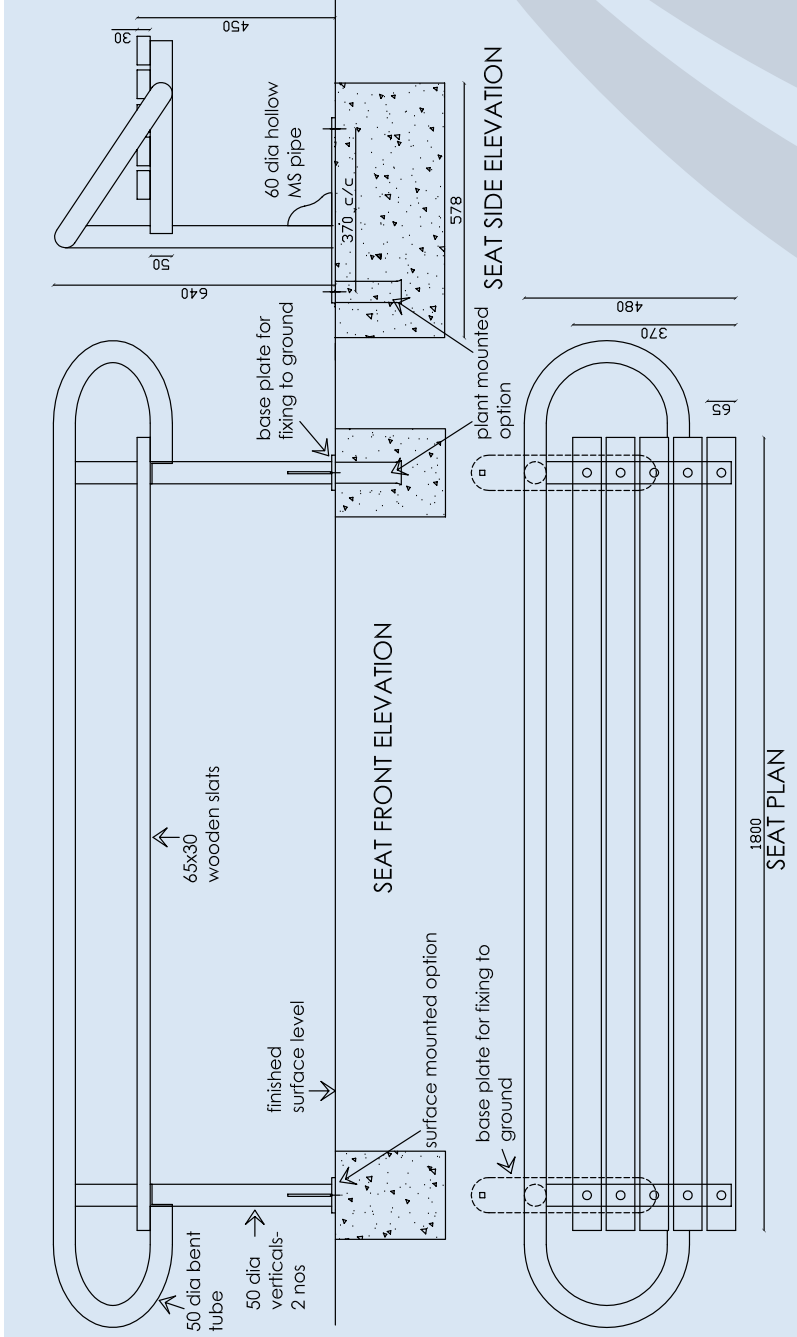

Tubular Seat

©Copyright of this drawing is the sole property of Fel. Group Ltd.

Product Specifications

- Galvanised Frame
- Exterior Polyester Powder Coating
- Hot Dipped Galvanised Frame to AS/NZS 4680 (1999) Standard
- Saligna Timber