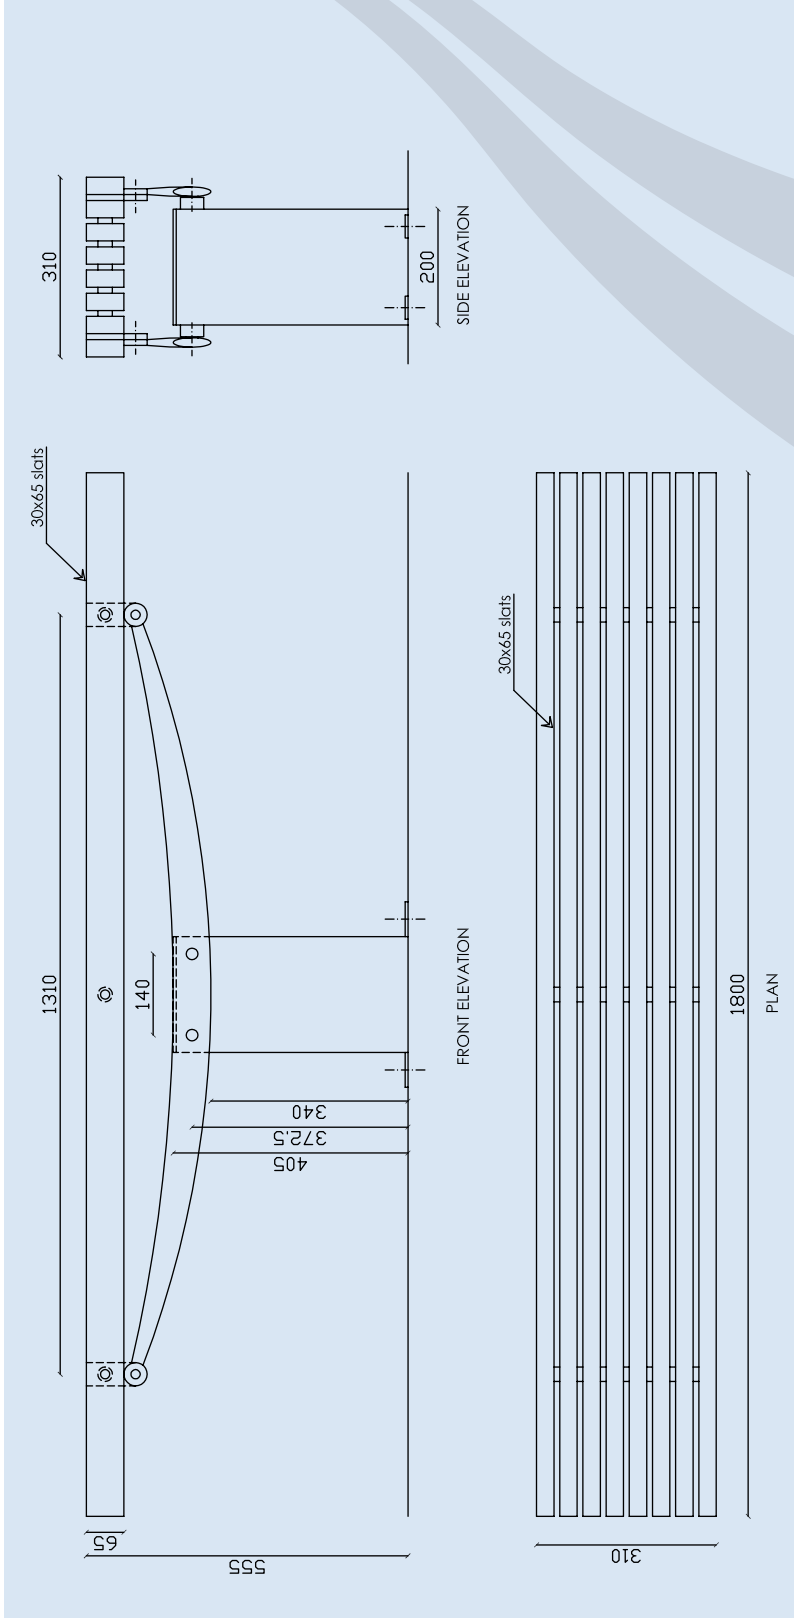

Spring Bench Seat New Contemporary Design

- Saligna Timber Slats
- Surface Mounted Option
- Stainless Steel Spaces
- Powder Coated Frame
- Maxed Waxed
- Optional Skateboard Deterrents

fel.
GROUP

fel. Group Limited
926 Great South Road
PO Box 12 430
Penrose Auckland
New Zealand
T: +64 9 526 5660
F: +64 9 526 5661
www.felgroup.co.nz

- Fryco
- Street Furniture NZ
- Gough Plastics
- Landmark

Spring Bench Seat

©Copyright of this drawing is the sole property of Fel. Group Ltd.

Seats

Product Specifications

- Cast Steel Frame
- Saligna Timber
- Exterior Polyester Powder Coat
- Brass & Stainless Steel Fitting