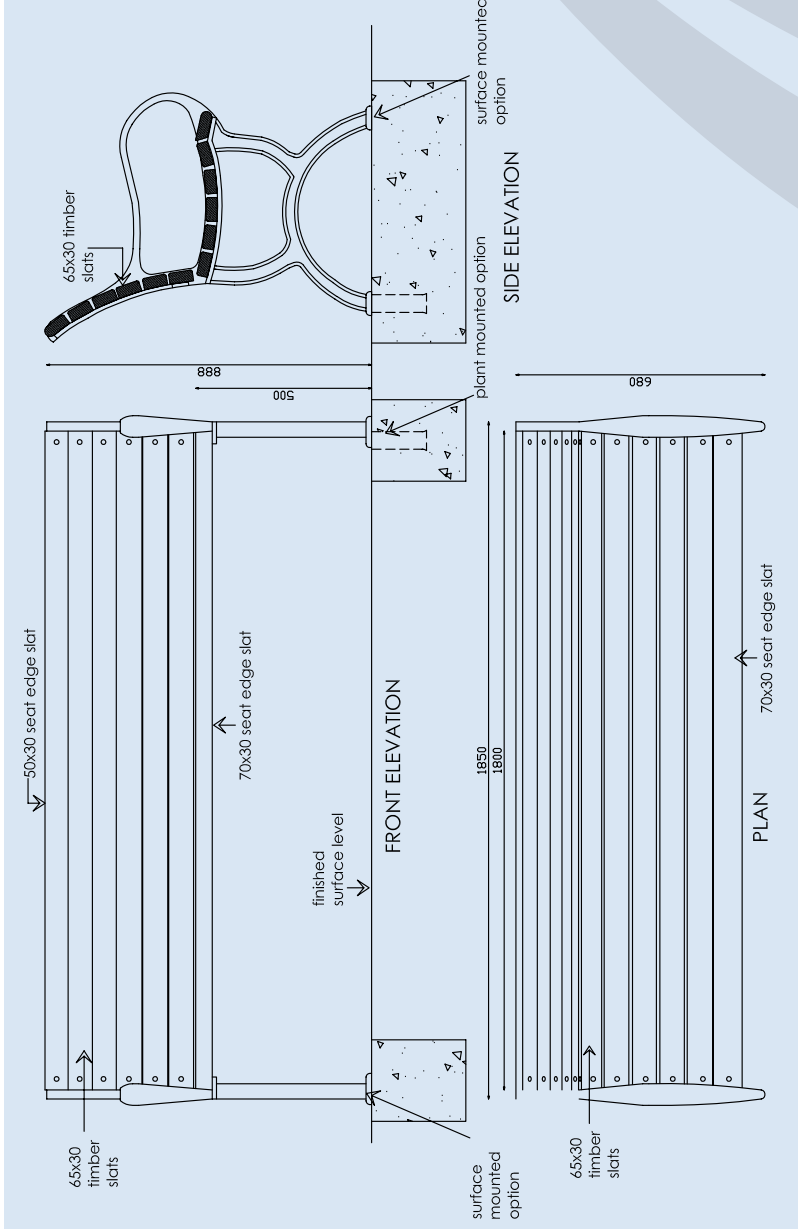

fel.
GROUP

fel. Group Limited
926 Great South Road
PO Box 12 430
Penrose Auckland
New Zealand
T: +64 9 526 5660
F: +64 9 526 5661
www.felgroup.co.nz

- Fryco
- Street Furniture NZ
- Gough Plastics
- Landmark

Rosegarden Seat

©Copyright of this drawing is the sole property of Fel. Group Ltd.

Seats

Product Specifications

- Salinga Timber or Steel Slats
- Exterior Polyester Powder Coated Finish
- Brass and Stainless Steel Fasteners
- Cast Aluminum Frame