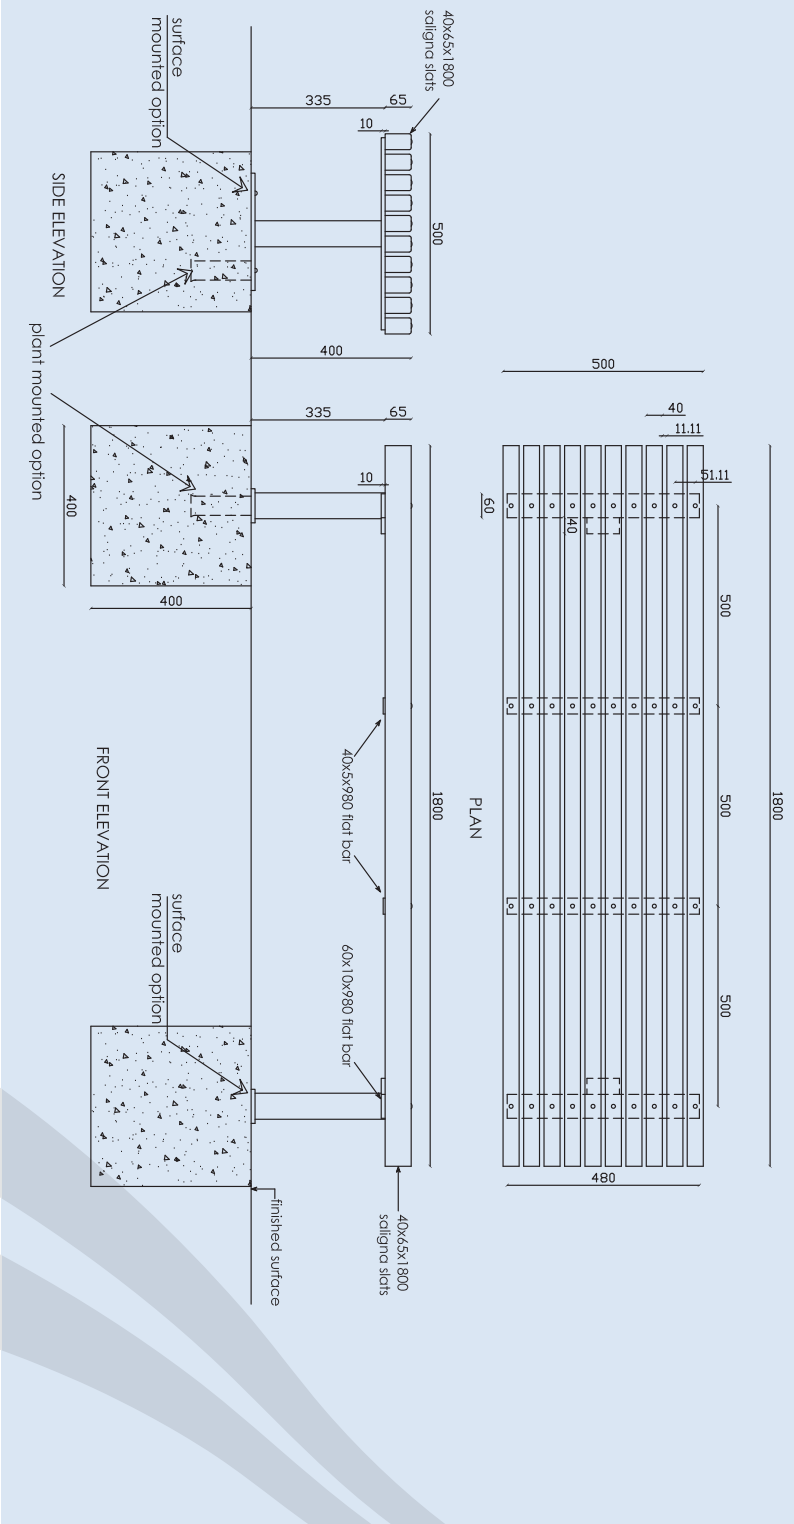

Portland Bench Seat

Modern Strong & Durable

- Saligna Timber Slats
- Plant or Surface Mounted Option
- Optional Skateboard Deterrents
- Galvanised and Powder Coated Finish
- Optional Graffiti Guard

fel.
GROUP

fel. Group Limited
+64 9 526 5660
sales@felgroup.co.nz
www.felgroup.co.nz

Portland Bench Seat

© Copyright of this drawing is the sole property of Fel. Group Ltd.

Product Specifications

- Hot Dipped Galvanised Frame to AS/NZS 4680 (1999) Standard
- Saligna Timber
- Exterior Polyester Powder Coated Finish
- Brass & Stainless Steel Fasteners

Seats