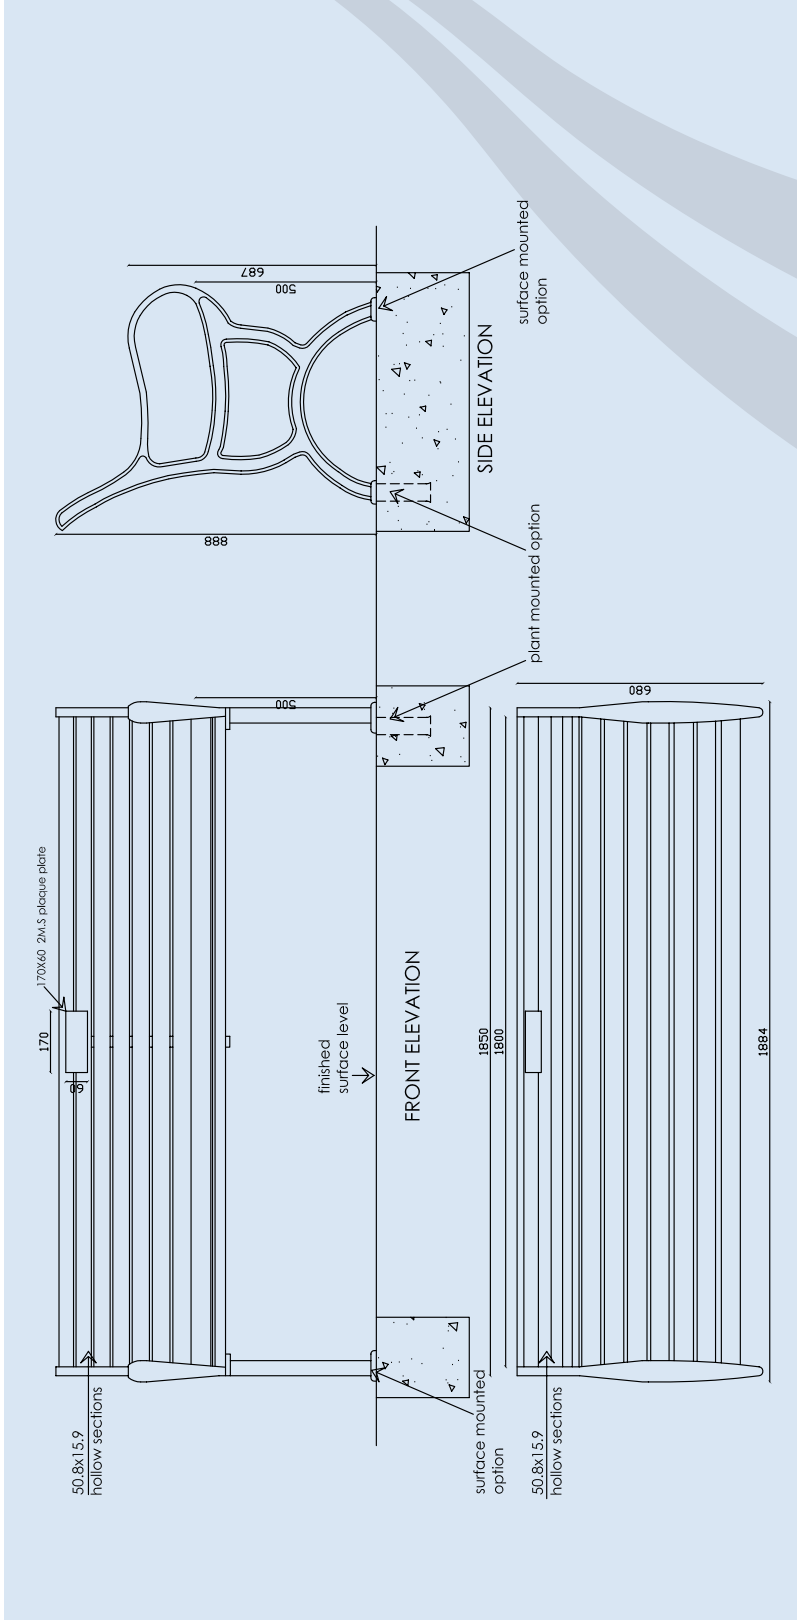

## **Penrose Seat**

Gracious Seating for Parks and Reserves

- Saligna Timber Slats
- Plant or Surface Mount Option
- Maxed Waxed
- Optional Skate Board Deterrents
- Powder Coated Aluminium Ends

**fel.**  
GROUP

# Seats