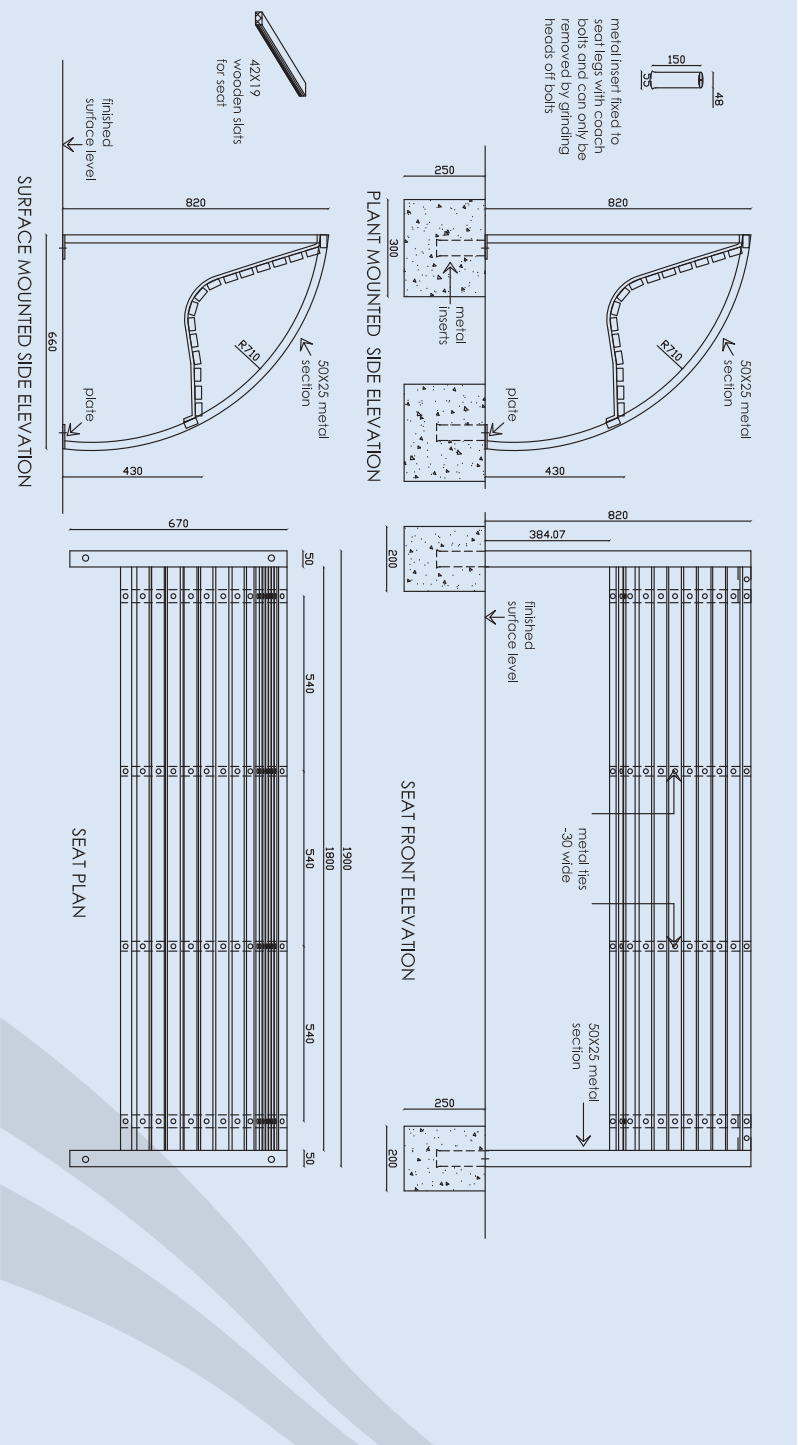

## **Milan Seat**

Unique and Robust Seat

- Saligna Timber or Steel Slat Option
- Plant or Surface Mount Option
- Maxed Waxed
- Optional Skate Board Deterrents
- Stainless Steel or Powder Coated Frame Finish
- Optional Graffiti Guard

## Seats