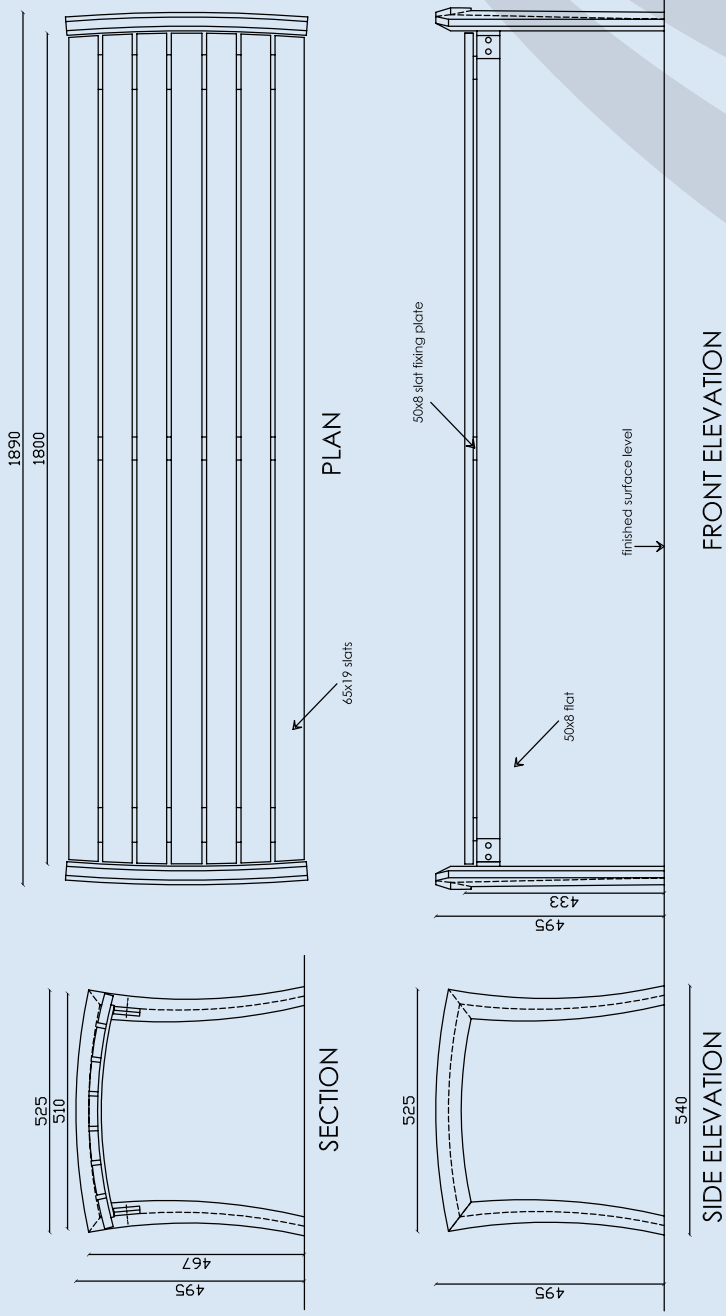

Messa Bench Seat
New Contemporary Design

- Saligna Timber Slats
- Plant Mounted
- Powder Coated Frame
- Maxed Waxed
- Optional Skateboard Deterrents

fel.
GROUP

fel. Group Limited
926 Great South Road
PO Box 12 430
Penrose Auckland
New Zealand
T: +64 9 526 5660
F: +64 9 526 5661
www.felgroup.co.nz

- Fryco
- Street Furniture NZ
- Gough Plastics
- Landmark

Messa Bench Seat

© Copyright of this drawing is the sole property of Fel. Group Ltd.

Seats

Product Specifications

- Cast Aluminum Frame
- Saligna Timber
- Exterior Polyester Powder Coat
- Brass & Stainless Steel Fitting