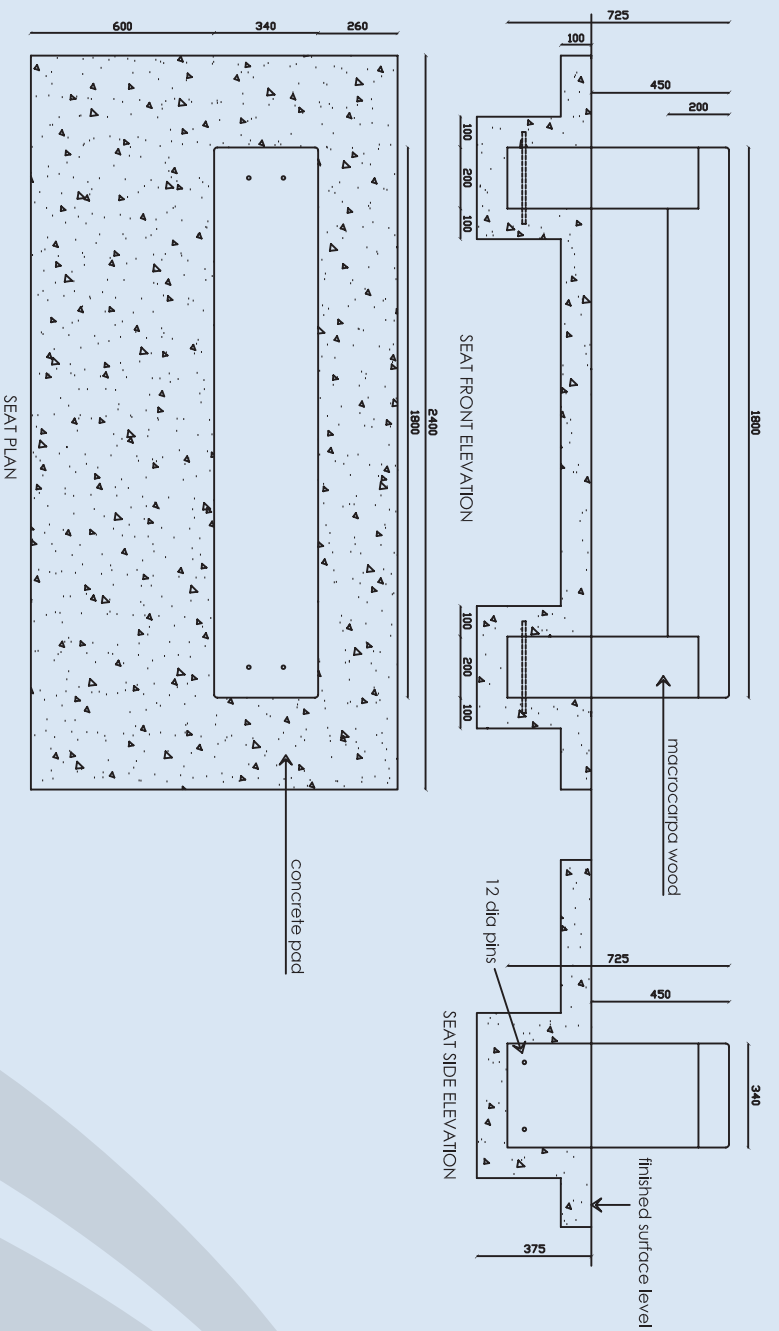

Macrocarpa Bench Seat

Generous Solid Construction

- Solid Timber Construction
- Plant Mounted only
- Underground Portion of Seat – Preservative Applied

fel.
GROUP

fel. Group Limited
926 Great South Road
PO Box 12 430
Penrose Auckland
New Zealand
T: +64 9 526 5660
F: +64 9 526 5661
www.felgroup.co.nz

- Fryco
- Street Furniture NZ
- Gough Plastics
- Landmark

Macrocarpa Bench Seat

© Copyright of this drawing is the sole property of Fel. Group Ltd.

Product Specifications

- Galvanised Fasteners
- NZ Grown Macrocarpa Timber