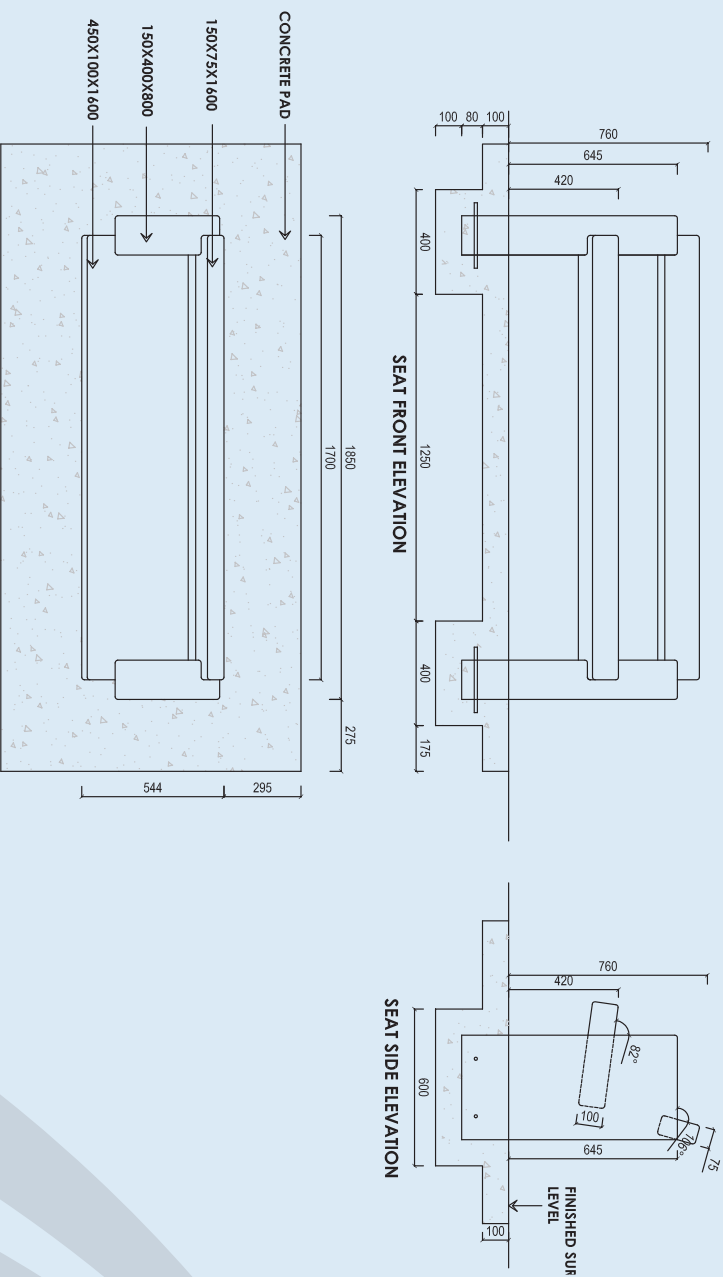

Macrocarpa Seat - Light Weight

A lighter weight option

- Solid timber construction
- Plant mounted only
- Inground portion of seat - preservative applied
- Bench seat option available

fel.
GROUP

fel. Group Limited
926 Great South Road
PO Box 12 430
Penrose Auckland 1642
New Zealand
T: +64 9 526 5660
F: +64 9 526 5661
www.felgroup.co.nz

- Fryco
- Street Furniture NZ
- Gough Plastics
- Landmark

Macrocarpa Seat - Light Weight

© Copyright of this drawing is the sole property of Fel. Group Ltd.

Product Specifications

- Galvanised fasteners
- Locally grown macrocarpa timber

Seats

fel
GROUP

fel Group Limited
926 Great South Road
PO Box 12 430
Penrose Auckland 1642
New Zealand
T: +64 9 526 5660
F: +64 9 526 5661
www.felgroup.co.nz

- Fryco
- Street Furniture NZ
- Gough Plastics
- Landmark