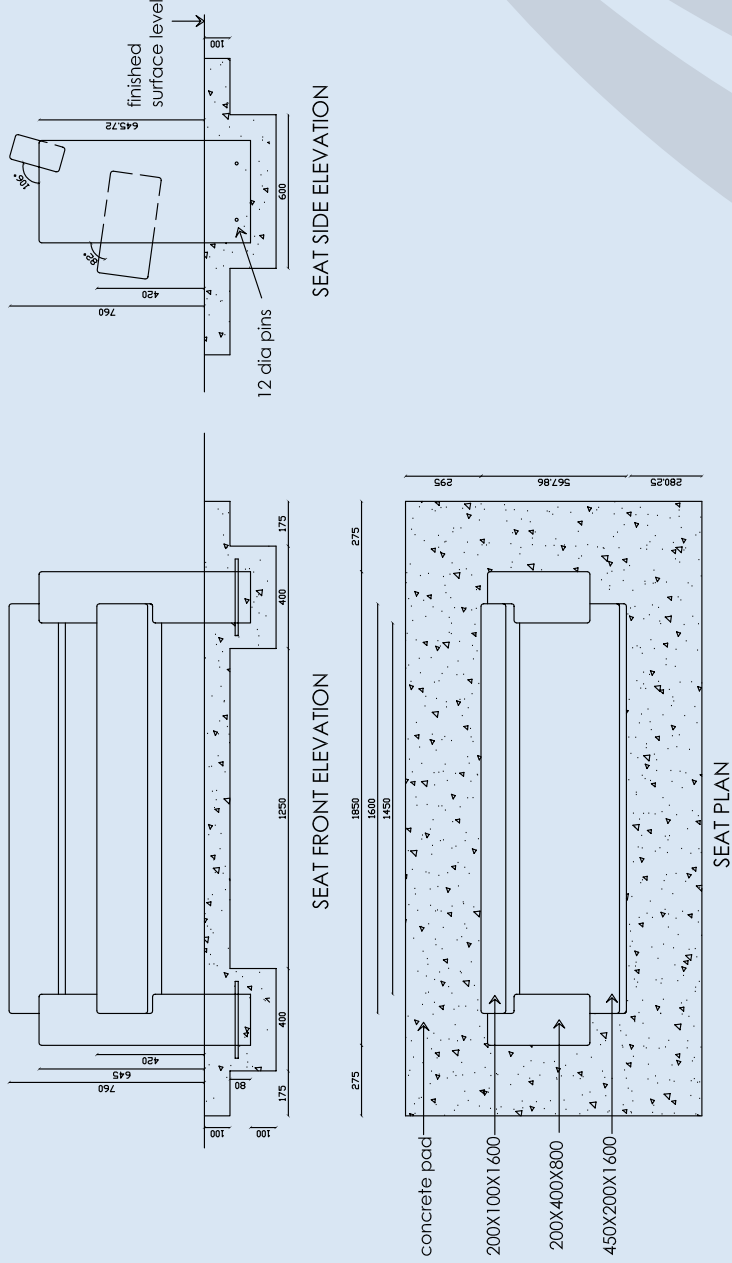

### **Macrocarpa Seat** Generous Solid Construction

- Solid Timber Construction
- Plant Mounted Only
- Underground Portion of Seat – Preservative Applied
- Bench Seat Option Available

**fel.**  
GROUP

fel. Group Limited  
926 Great South Road  
PO Box 12 430  
Penrose Auckland  
New Zealand  
T: +64 9 526 5660  
F: +64 9 526 5661  
[www.felgroup.co.nz](http://www.felgroup.co.nz)

# Seats