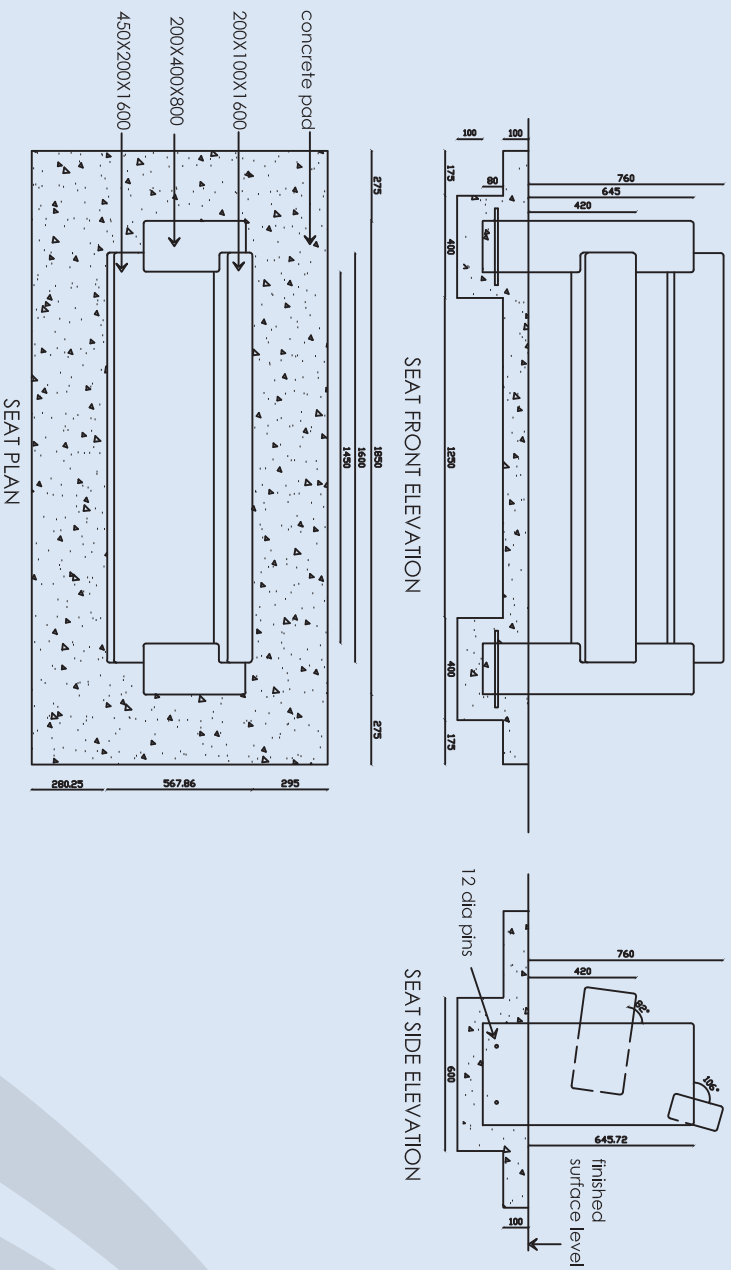

Macrocarpa Seat

Generous Solid Construction

- Solid Timber Construction
- Plant Mounted Only
- Underground Portion of Seat – Preservative Applied
- Bench Seat Option Available

fel.
GROUP

fel. Group Limited
+64 9 526 5660
sales@felgroup.co.nz
www.felgroup.co.nz

Macrocarpa Seat

©Copyright of this drawing is the sole property of Fel. Group Ltd.

Product Specifications

- Galvanized Fasteners
- Locally Grown Macrocarpa Timber

Seats