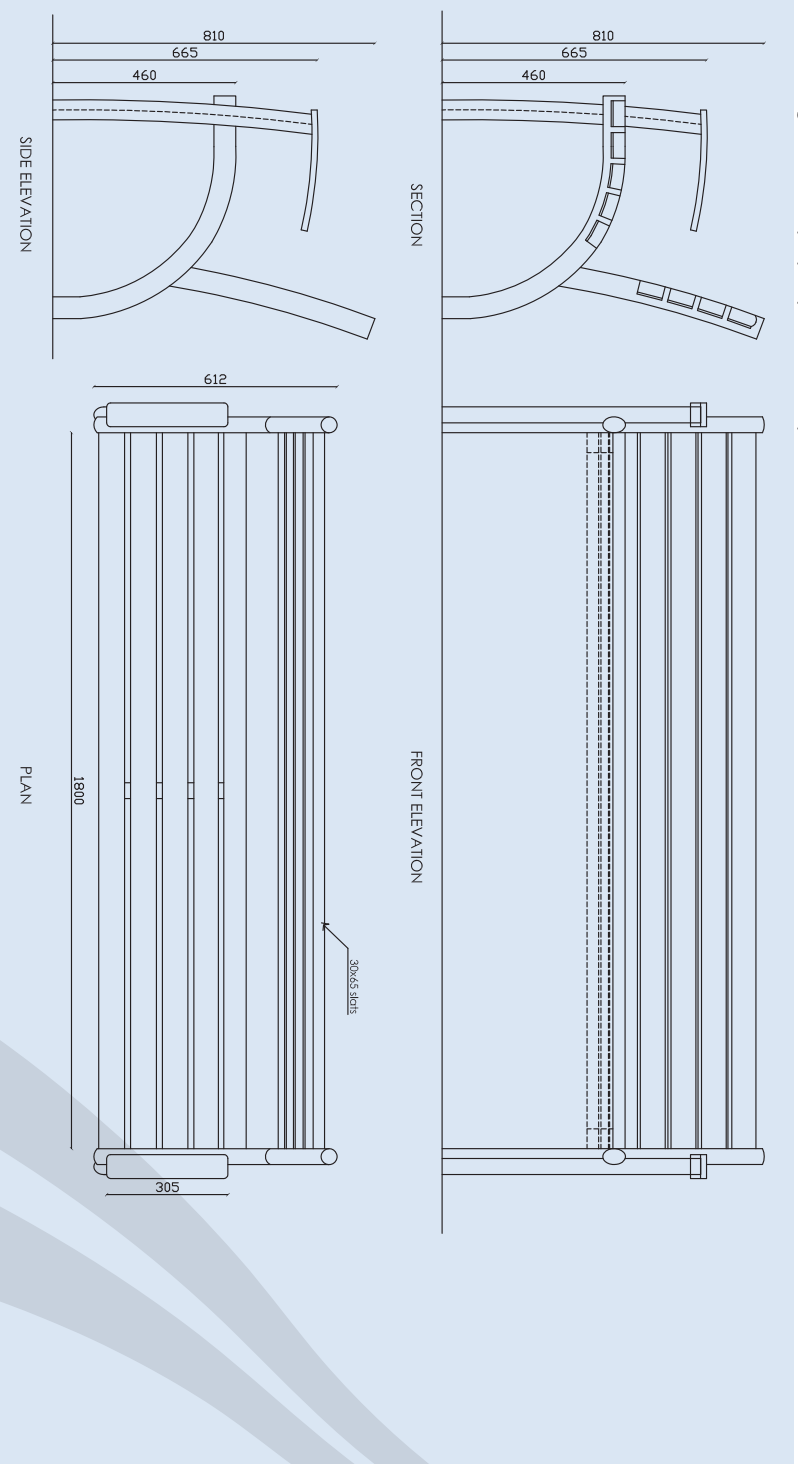

Grindle Seat

New Contemporary Design

- Saligna Timber Slats
- Plant Mounted Only
- Powder Coated Frame
- Maxed Waxed
- Optional Skateboard Deterrents

fel.
GROUP

fel. Group Limited
+64 9 526 5660
sales@felgroup.co.nz
www.felgroup.co.nz

Grindle Seat

© Copyright of this drawing is the sole property of Fel. Group Ltd.

Product Specifications

- Cast Aluminum Frame
- Saligna Timber
- Exterior Polyester Powder Coat
- Brass & Stainless Steel Fittings