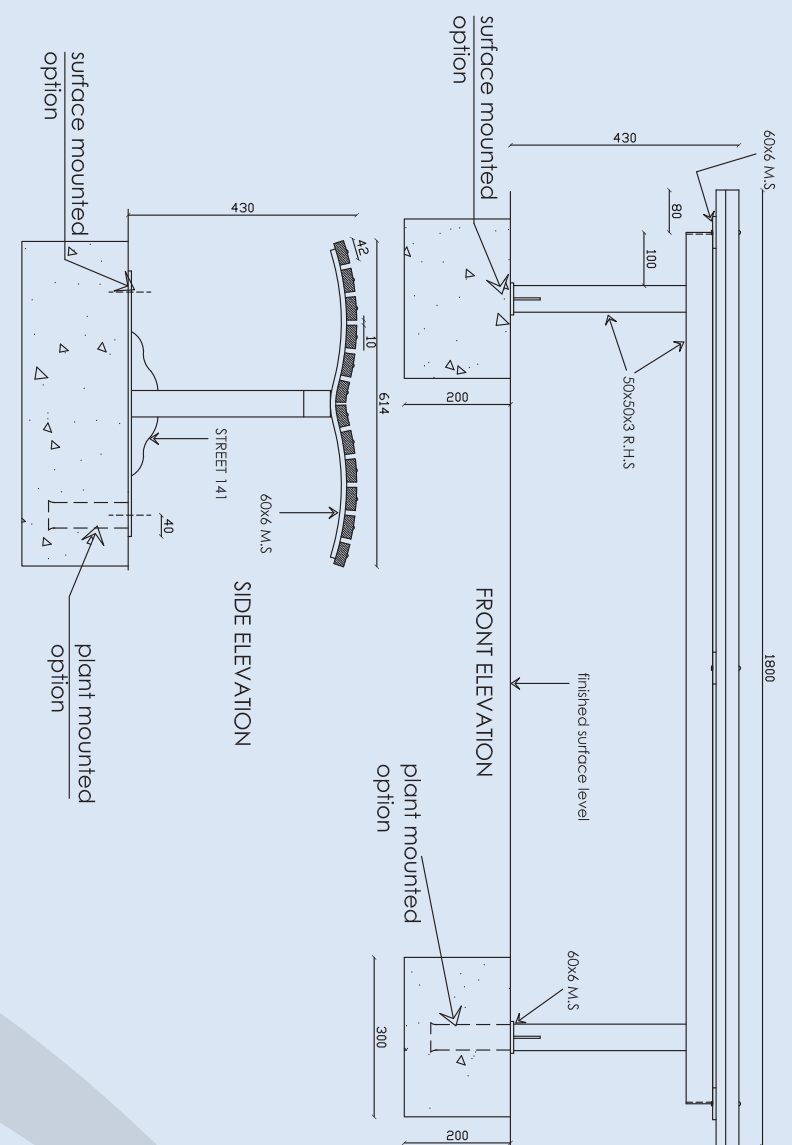

Double Sided Bench Seat

Comfortable Contoured Seat

- Saligna or Steel Slat Option
- Plant or Surface Mounted
- Optional Skateboard Deterrents
- Powder Coated Frame

fel.
GROUP

fel. Group Limited
+64 9 526 5660
sales@felgroup.co.nz
www.felgroup.co.nz

Double Sided Bench Seat

© Copyright of this drawing is the sole property of Fel. Group Ltd.

Product Specifications

- Hot Dipped Galvanised Frame to AS/NZS 4680 (1999) Standard
- Saligna Timber
- Exterior Polyester Powder Coated Finish