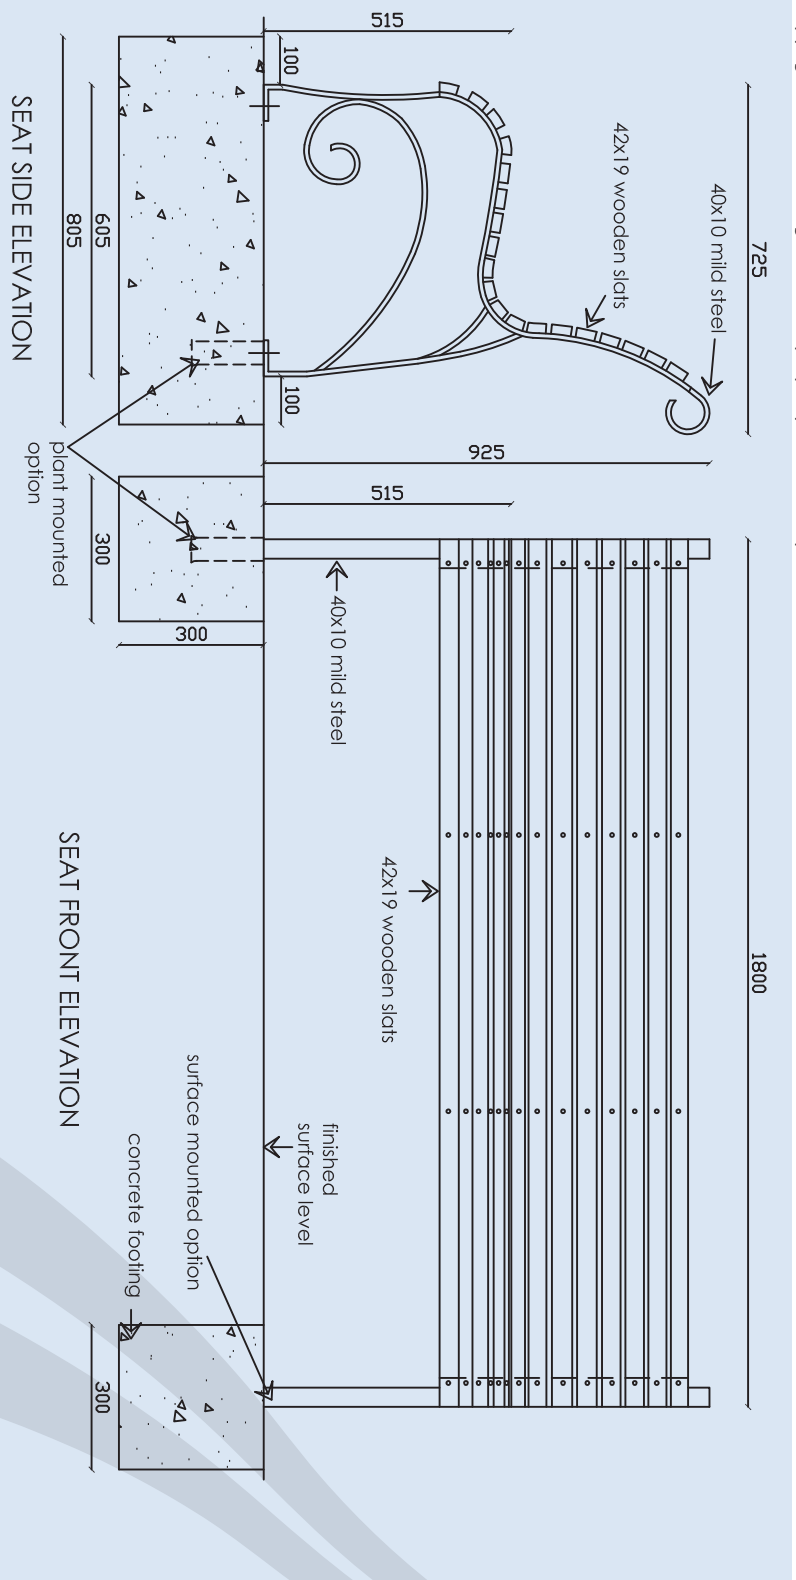

Colonial Seat

©Copyright of this drawing is the sole property of Fel. Group Ltd.

Product Specifications

- Hot Dipped Galvanised Frame to AS/NZS 4680 (1999) Standard
- Salinga Timber
- Exterior Polyester Powder Coated Finish
- Brass and Stainless Steel Fasteners

Seats

fel
G R O U P

fel. Group Limited
+64 9 526 5660
sales@felgroup.co.nz
www.felgroup.co.nz