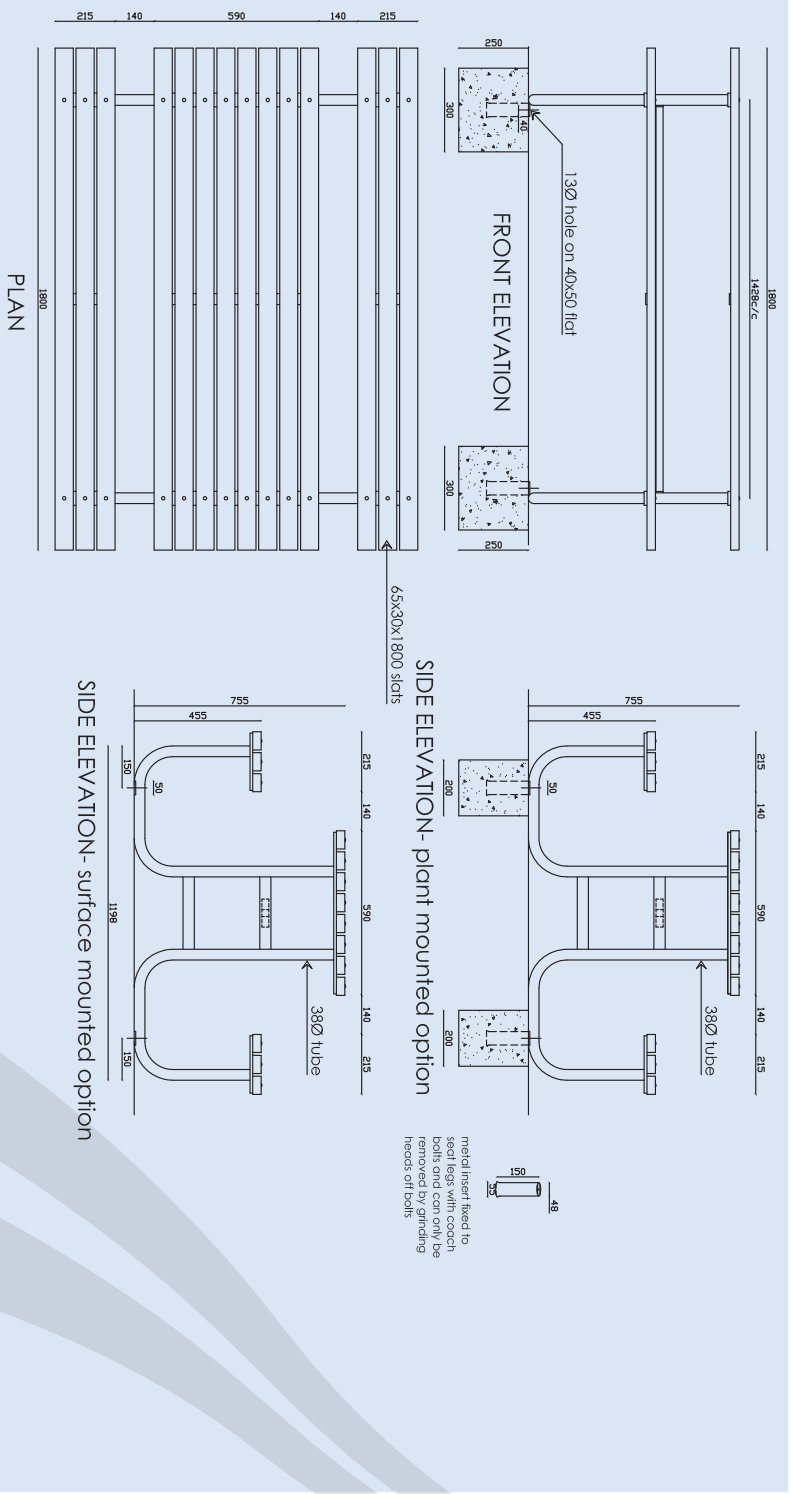

Tubular Picnic Set

©Copyright of this drawing is the sole property of Fel. Group Ltd.

Product Specifications

- Exterior Poly Powder Coated
- Hot Dipped Galvanised Frame to AS/NZS 4680 (1999) Standard
- Saligna Timber