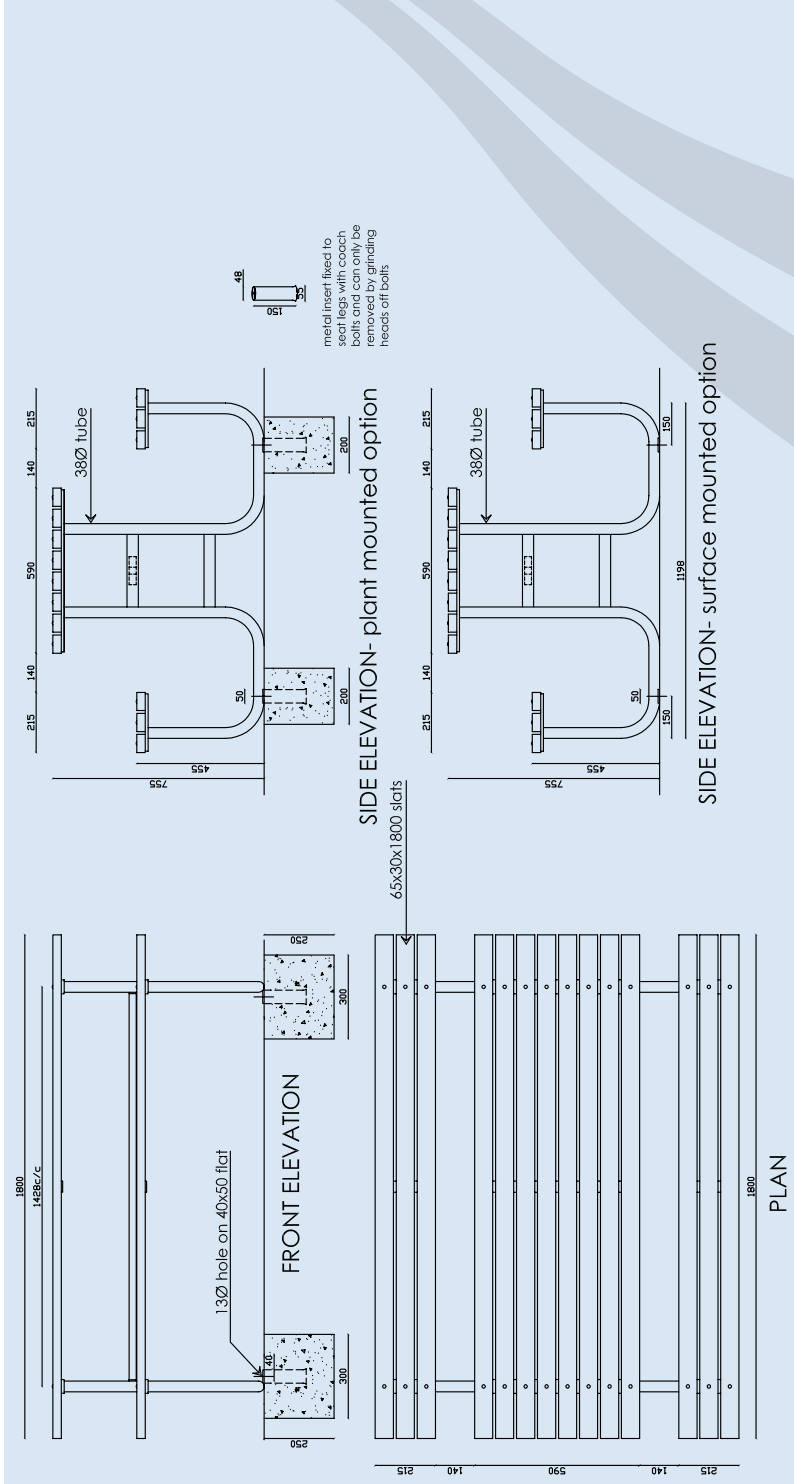

Tubular Picnic Set

An Ideal Picnic Set for School and Paved Courtyards

- Saligna Timber Slats
- Plant and Surface Mount Option
- Optional Skate Board Deterrents
- Optional Graffiti Guard
- Stainless Steel or Powder Coated Finish

Tubular Picnic Set

©Copyright of this drawing is the sole property of Fel. Group Ltd.

Picnic Sets

Product Specifications

- Frame Galvanized
- Electroplated Mild Steel Seat Panel
- Exterior Poly Powder Coated
- Hot Dipped Galvanised Frame to AS/NZS 4680 (1999) Standard
- Saligna Timber