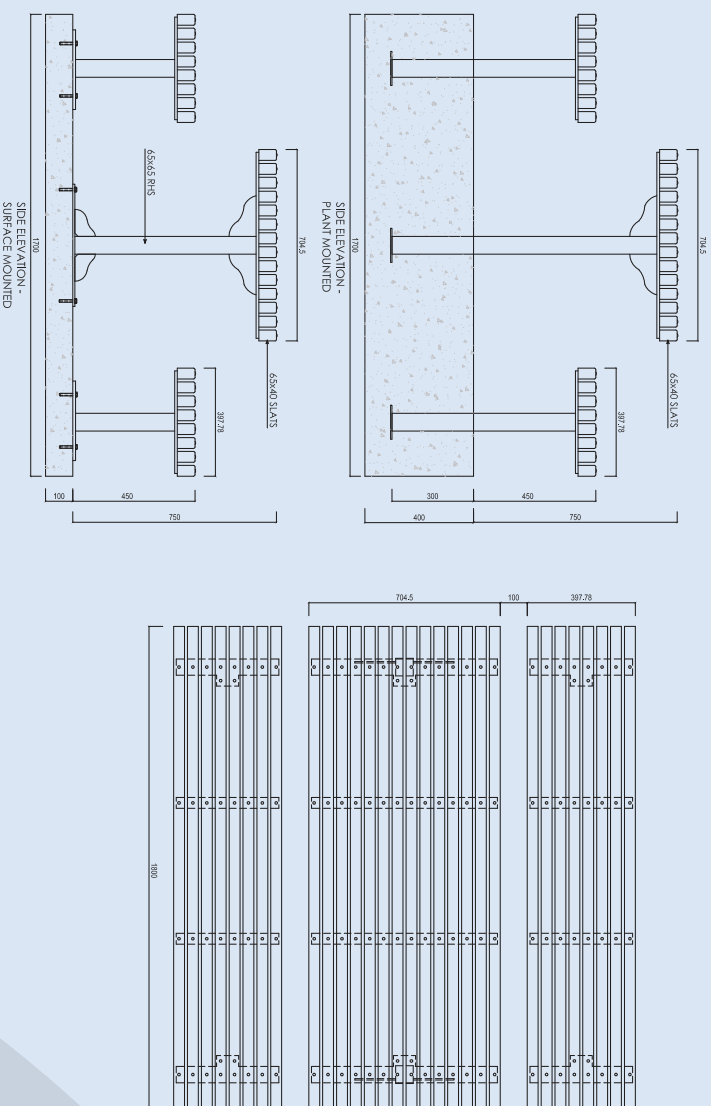

Sandringham Picnic Set

© Copyright of this drawing is the sole property of Fel. Group Ltd.

Picnic Sets

Product Specifications

- Hot Dipped Galvanised Frame to AS/NZS 4680 (1999) Standard
- Saligna Timber
- Exterior Polyester Powder Coat Finish
- Brass and Stainless Fasteners
- Fully Welded Frame