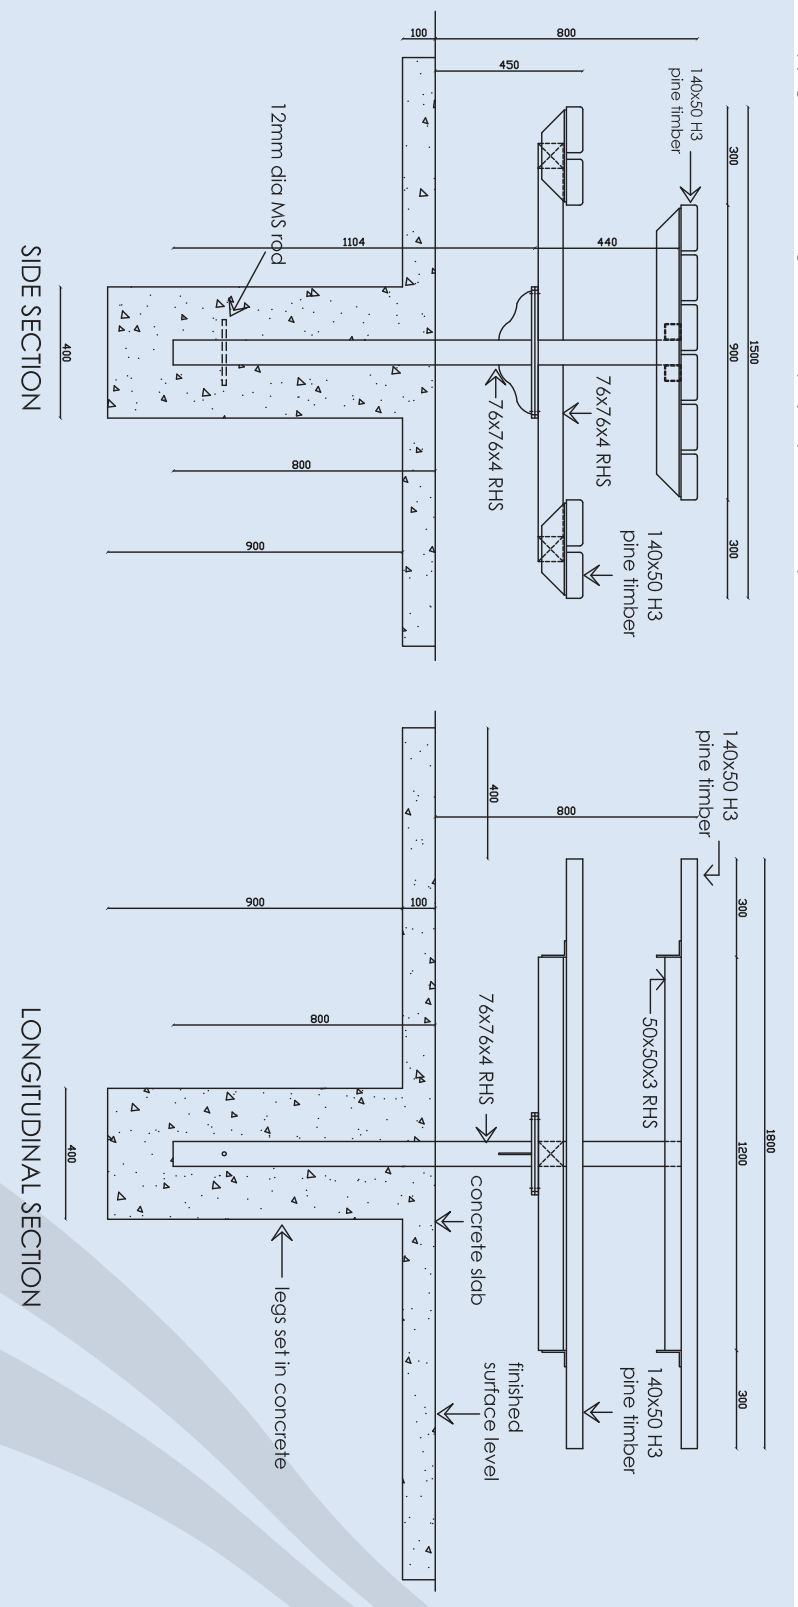

Portland Picnic Set – Single Leg

© Copyright of this drawing is the sole property of Fel. Group Ltd.

Product Specifications

- Fabricated Steel Construction
- Exterior Polyester Powder Coated
- Hot Dipped Galvanised Frame to AS/NZS 4660 (1999) Standard
- Pine Timber
- Galvanised Fasteners

Picnic Sets

fel
G R O U P

fel. Group Limited
+64 9 526 5660
sales@felgroup.co.nz
www.felgroup.co.nz