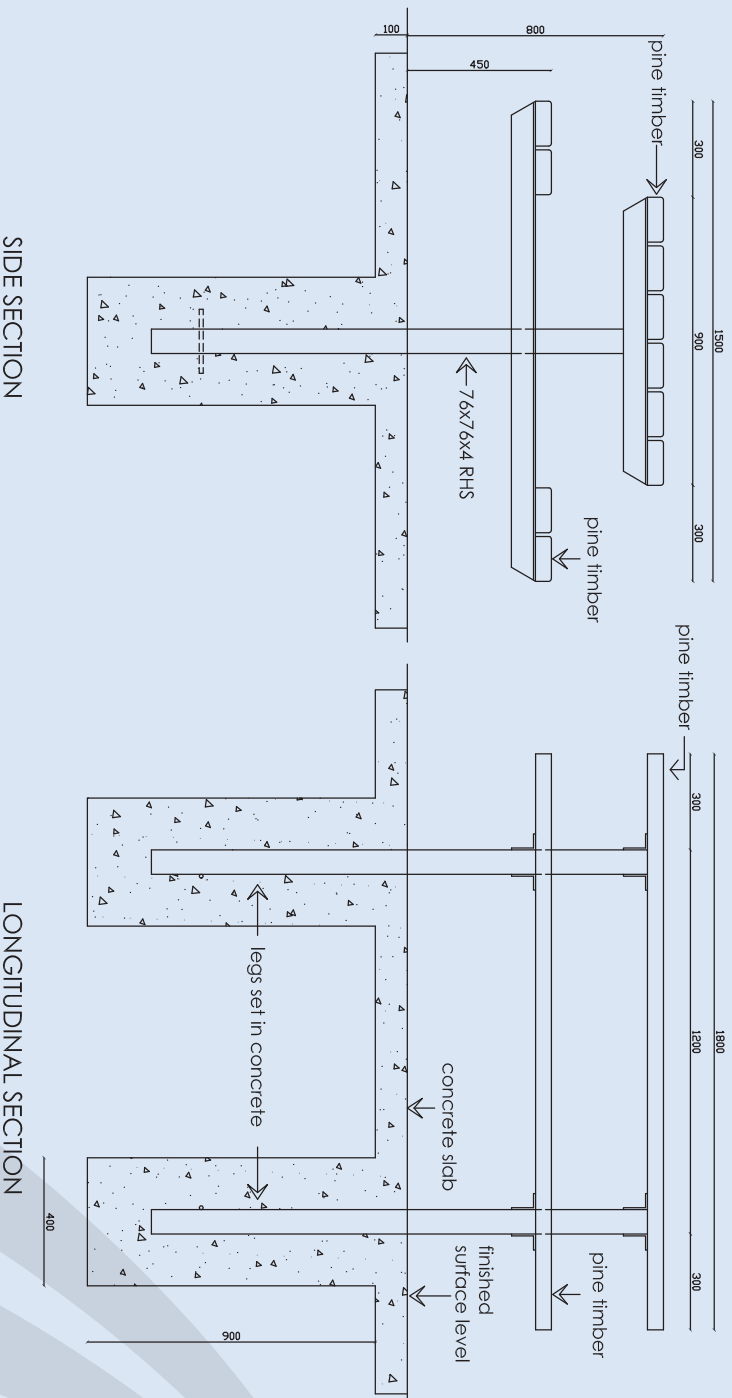

Picnic Sets

Portland Picnic Set

Built to Last in The Toughest of Environment

- Optional Length Table
- H4 Pine Timber Slats
- Plant Mounted Only
- Optional Umbrella Hole
- Skateboard Deterrent Option
- Graffiti Guard Option
- Optional Stainless Steel Sheathed Timber Slats

fel.
GROUP

fel. Group Limited
+64 9 526 5660
sales@felgroup.co.nz
www.felgroup.co.nz

Portland Picnic Set

© Copyright of this drawing is the sole property of Fel. Group Ltd.

Product Specifications

- Fabricated Steel Construction
- Exterior Poly Powder Coated
- Hot Dipped Galvanised Frame to AS/NZS 4680 (1999) Standard
- Pine Timber
- Galvanised Fasteners