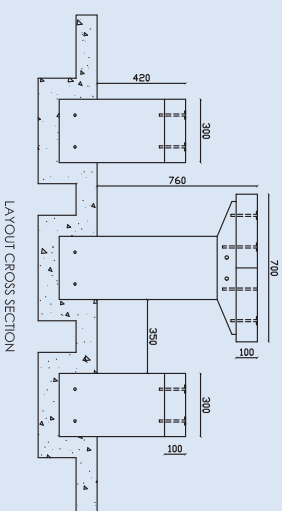

Macrocarpa Picnic Set

Generous Solid Construction

- Solid Timber Construction
- Plant Mounted Only
- Underground Portion of Seat – Preservative Applied

fel.
GROUP

fel. Group Limited
+64 9 526 5660
sales@felgroup.co.nz
www.felgroup.co.nz

Macrocarpa Picnic Set

© Copyright of this drawing is the sole property of Fel. Group Ltd.

NOTE
 -Timber to be Macrocarpa or similar.
 -Underground portion of legs undercoated with Durum Pimseel. Top coated with Durum 195.
 -Tapered dowel bungs fixed with 2 pot epoxy glue and sanded flush.
 -D12 pins fixed with 2 pot epoxy motor.