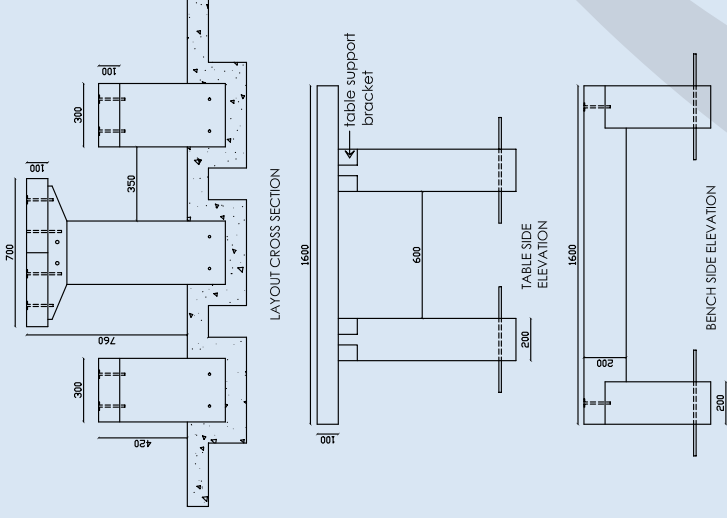

- Fryco
- Street Furniture NZ
- Gough Plastics
- Landmark

Macrocarpa Picnic Set

© Copyright of this drawing is the sole property of Fel. Group Ltd.

Picnic Sets

LAYOUT PLAN

NOTE

- Timber to be Macrocarpa or similar.
- Underground portion of legs undercoated with Durum Primseal. Top coated with Durum 195.
- Tapered dowel bungs fixed with 2 part epoxy glue and sanded flush.
- D12 pins fixed with 2 part epoxy mortar.