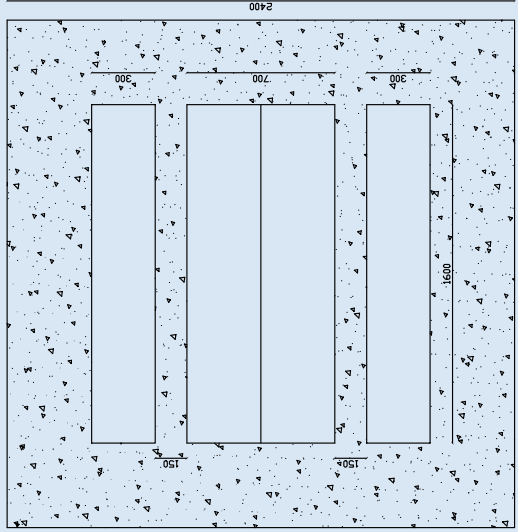

Macrocarpa Picnic Set Generous Solid Construction

- Solid Timber Construction
- Plant Mounted Only
- Underground Portion of Seat – Preservative Applied

fel.
GROUP

fel. Group Limited
926 Great South Road
PO Box 12 430
Penrose Auckland
New Zealand
T: +64 9 526 5660
F: +64 9 526 5661
www.felgroup.co.nz

- Fryco
- Street Furniture NZ
- Gough Plastics
- Landmark

Macrocarpa Picnic Set

© Copyright of this drawing is the sole property of Fel. Group Ltd.

Picnic Sets

LAYOUT PLAN

NOTE

- Timber to be Macrocarpa or similar.
- Underground portion of legs undercoated with Durum Primseal. Top coated with Durum 195.
- Tapered dowel bungs fixed with 2 part epoxy glue and sanded flush.
- D12 pins fixed with 2 part epoxy mortar.