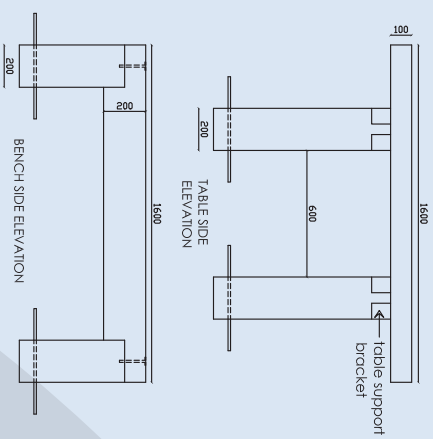

Macrocarpa Picnic Set

Generous Solid Construction

- Solid Timber Construction
- Plant Mounted Only
- Underground Portion of Seat – Preservative Applied

fel.
GROUP

fel. Group Limited
+64 9 526 5660
sales@felgroup.co.nz
www.felgroup.co.nz

Macrocarpa Picnic Set

© Copyright of this drawing is the sole property of Fel. Group Ltd.

NOTE
 -Timber to be Macrocarpa or similar.
 -Underground portion of legs undercoated with Durum Pimseel. Top coated with Durum 195.
 -Tapered dowel bungs fixed with 2 pot epoxy glue and sanded flush.
 -D12 pins fixed with 2 pot epoxy motor.