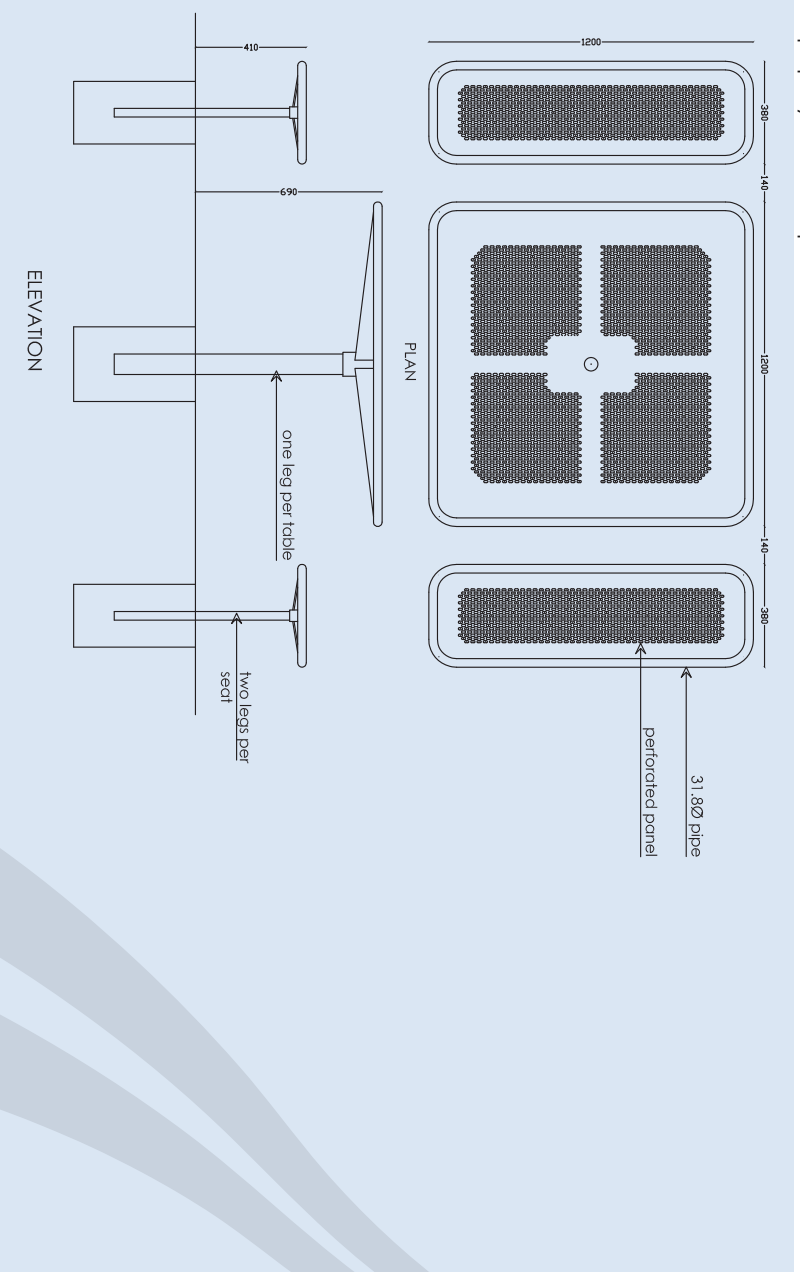

Picnic Sets

DM Picnic Set

Built with Durability in Mind

- Optional Size Table 1200x1200mm, 1200x700mm
- Timber or Perforated Top
- Plant Mounted
- Maxed Waxed Timber Option
- Optional Umbrella Hole

fel.
GROUP

fel. Group Limited
+64 9 526 5660
sales@felgroup.co.nz
www.felgroup.co.nz

DM Picnic Set

© Copyright of this drawing is the sole property of Fel. Group Ltd.

Product Specifications

- Fabricated Steel Construction
- Exterior Poly Powder Coated
- Hot Dipped Galvanised Frame to AS/NZS 4680 (1999) Standard