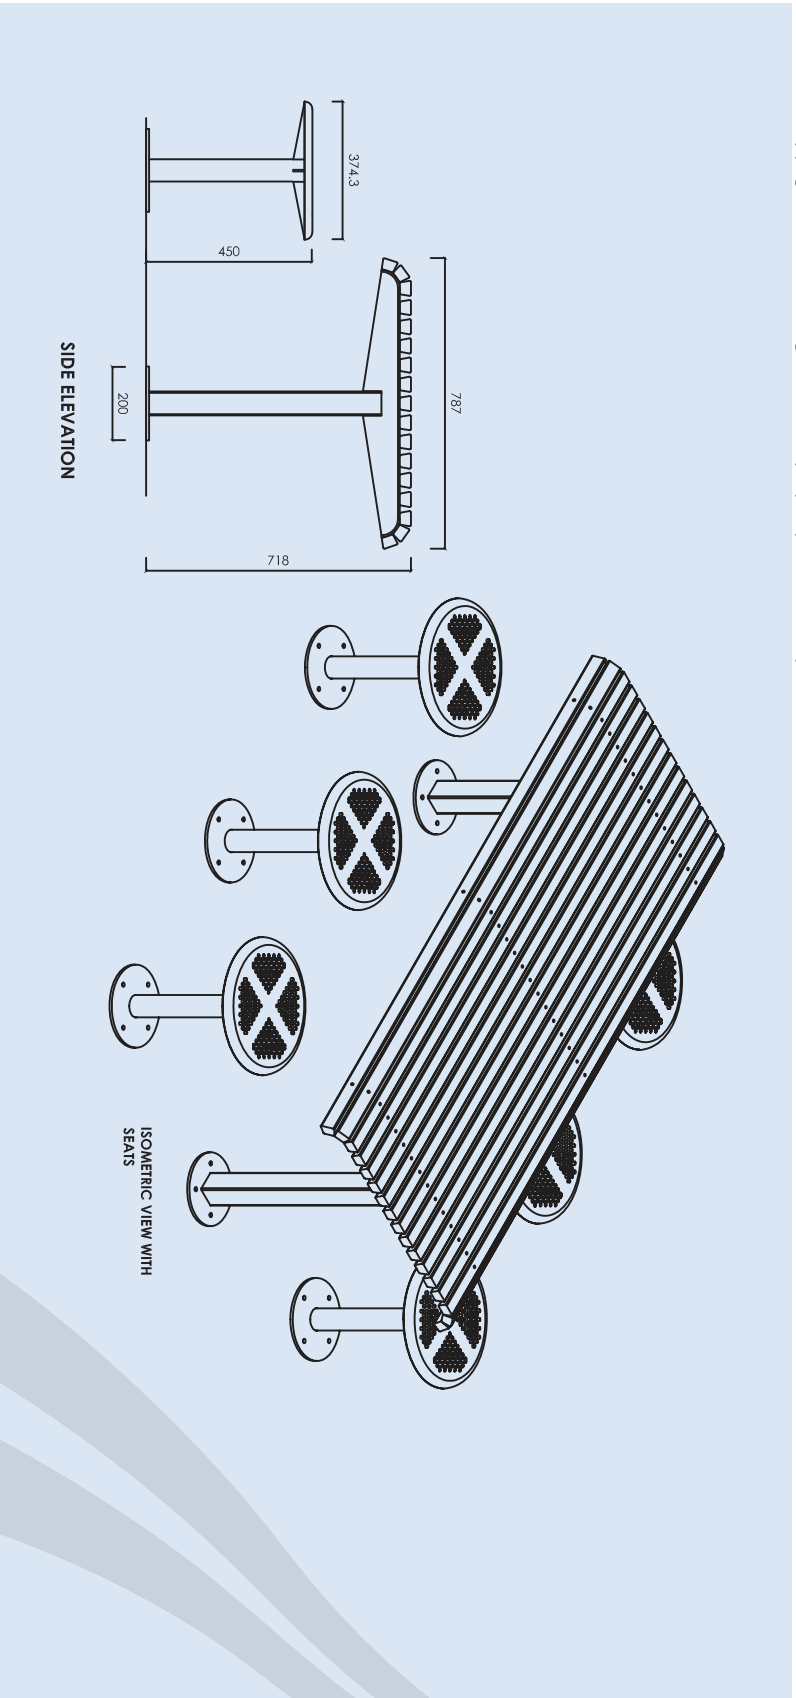

Picnic Sets

Brighton Picnic Set Stylish and Durable Picnic Set

- Saligna Timber Slatted Table
- Steel Perforated Stools
- Plant or Surface Mounted
- Graffiti Guard Option

fel.
GROUP

fel. Group Limited
+64 9 526 5660
sales@felgroup.co.nz
www.felgroup.co.nz

Brighton Picnic Set

©Copyright of this drawing is the sole property of Fel. Group Ltd.

Product Specifications

- Fabricated Steel Construction
- Exterior Grade Polyester Powder Coated Finish
- Hot Dipped Galvanised Frame to AS/NZ 4680 (1999) Standards Saligna Timber