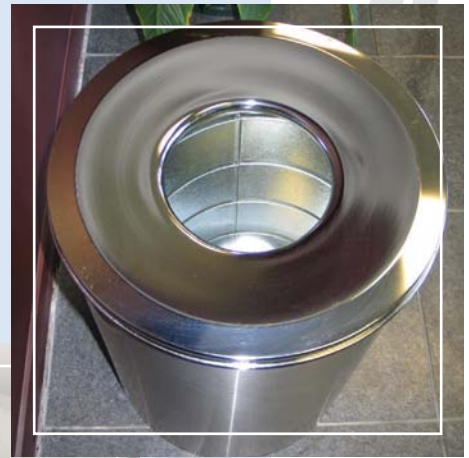

Interior Bins

RL60/ RL80 Bin

Ideal for Malls, Cinemas and Indoor Sports Venues

- 60 & 80 Litre Capacity
- Galvanised Liner or Bag Holder
- Stainless Steel Finish

fel.
GROUP

fel. Group Limited
+64 9 526 5660
sales@felgroup.co.nz
www.felgroup.co.nz

RL60 / RL80 Bin

©Copyright of this drawing is the sole property of Fel. Group Ltd.

Interior Bins

Product Specifications

- 304 Brushed Stainless Steel Finish