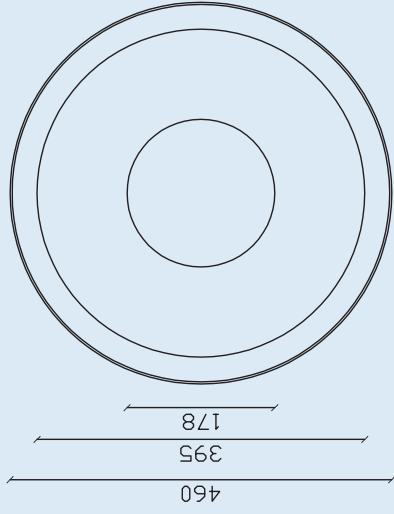

RL60/ RL80 Bin

©Copyright of this drawing is the sole property of Fel. Group Ltd.

Interior Bins

Product Specifications

- 304 Brushed Stainless Steel Finish