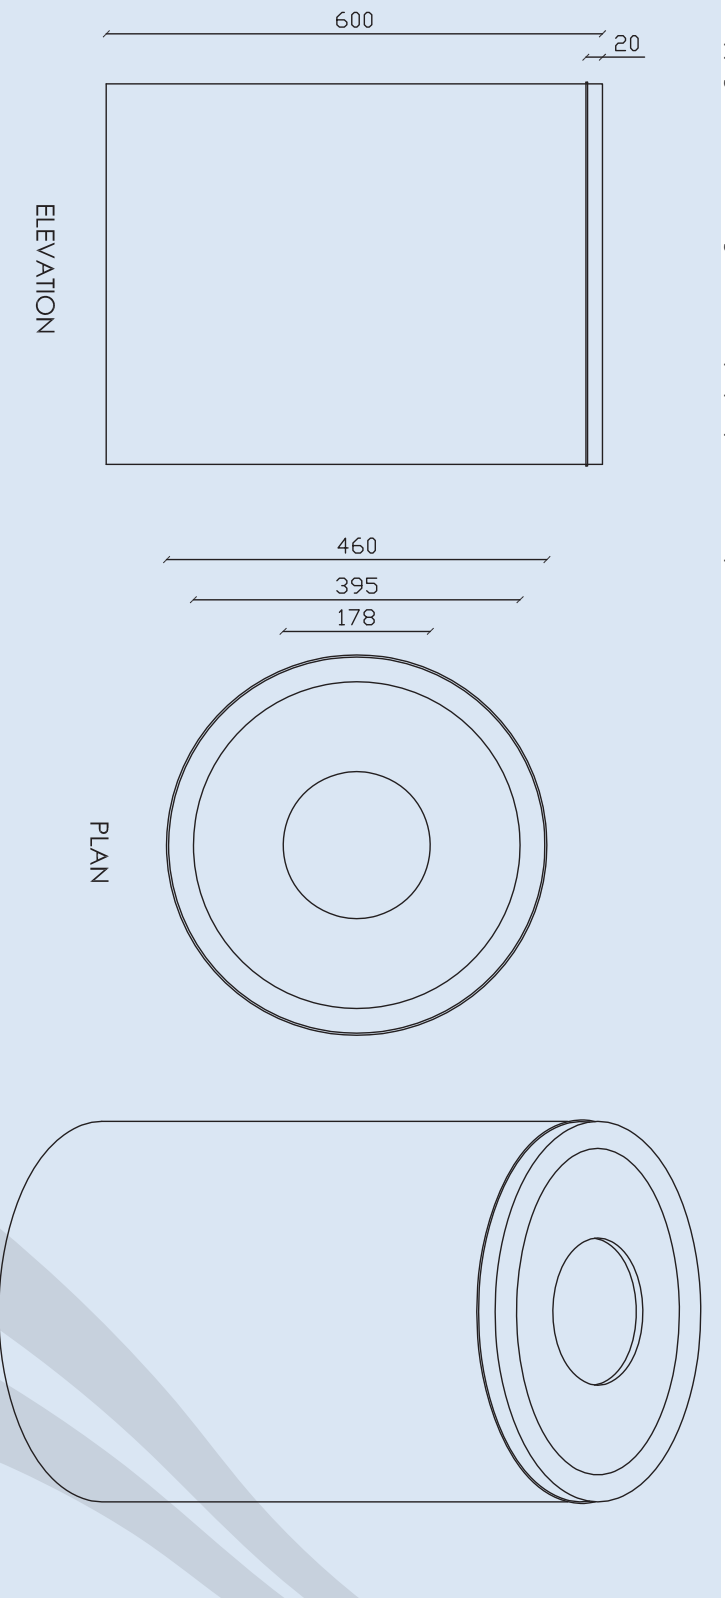

Interior Bins

RL60/ RL80 Bin

Ideal for Malls, Cinemas and Indoor Sports Venues

- 60 & 80 Litre Capacity
- Galvanised Liner or Bag Holder
- Stainless Steel Finish

fel.
GROUP

fel. Group Limited
+64 9 526 5660
sales@felgroup.co.nz
www.felgroup.co.nz

RL60 / RL80 Bin

©Copyright of this drawing is the sole property of Fel. Group Ltd.

Interior Bins

Product Specifications

- 304 Brushed Stainless Steel Finish