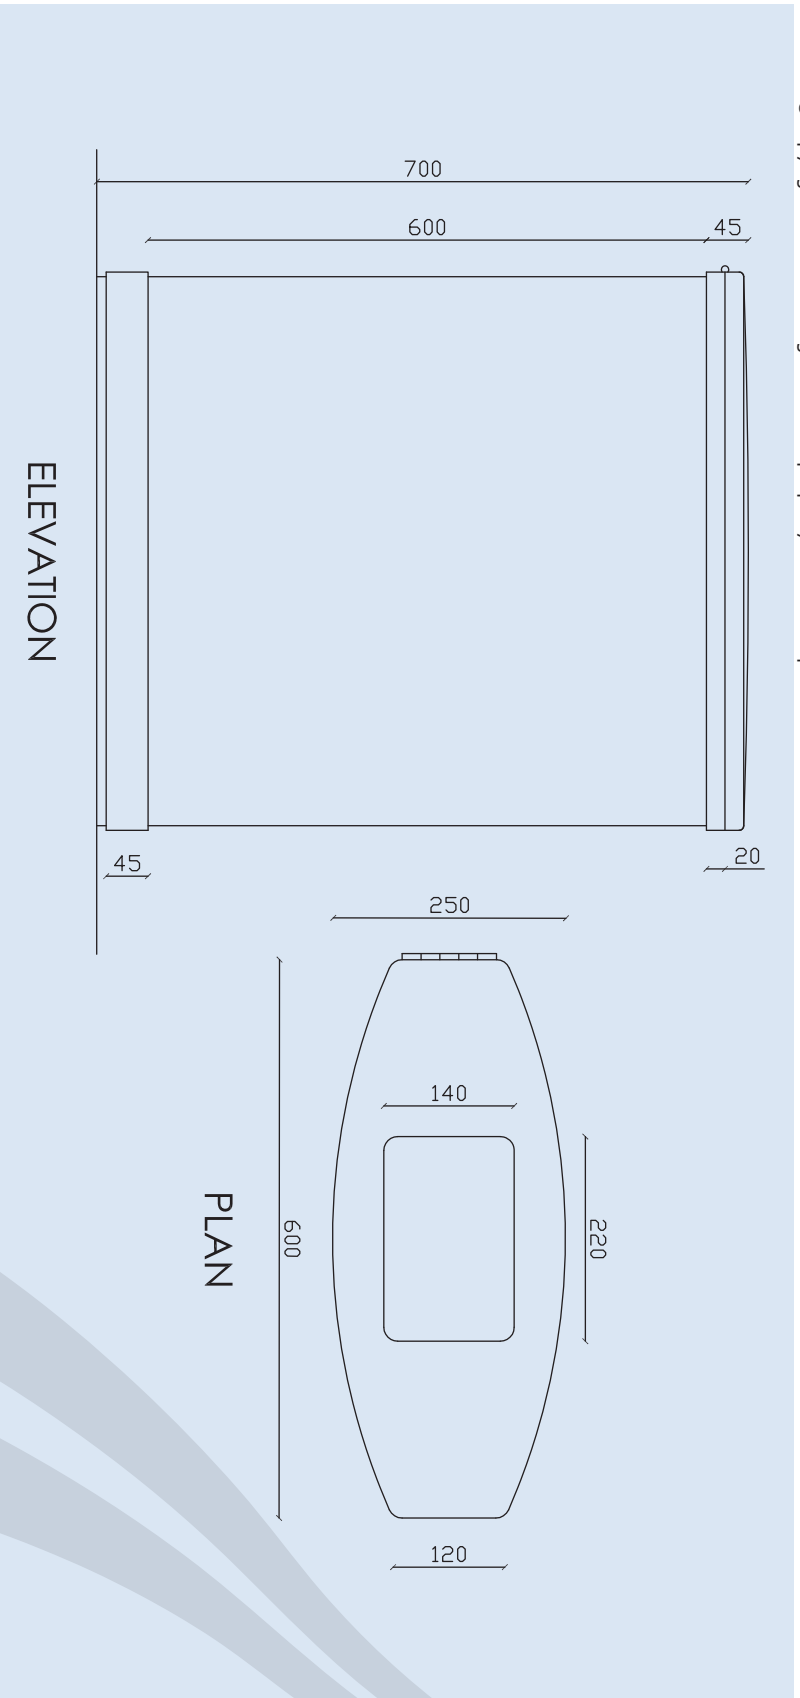

## Interior Bins

### Classic Bin

European Styling to Suit a Variety Locations

- 27 Litre Capacity
- Galvanised Liner
- Top and Skirts Available in Polish Aluminum or Powder Coat Finish
- Body can be Finished in Stainless Steel, Wood Veneer or Standard Powder Coat
- Lockable Hinged Lid