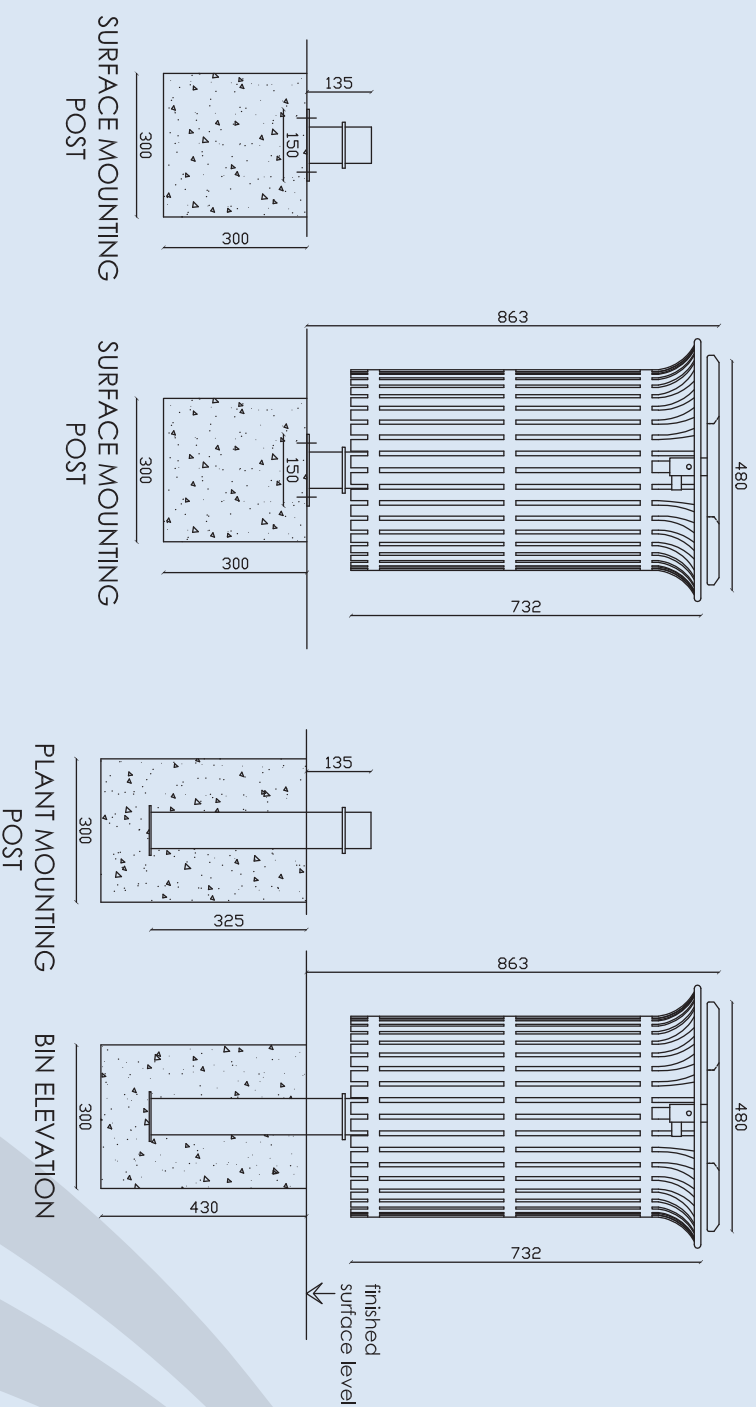

Spinnaker Bin

© Copyright of this drawing is the sole property of Fel. Group Ltd.

Exterior Bins

Product Specifications

- Stainless Steel or Powder Coated Mild Steel Options
- Hot Dip Galvanised to AS/NZS 4680 (1999) Standard
- Exterior Grade Polyester Powder Coat Finish
- Fasteners Stainless Steel or Zinc Plated