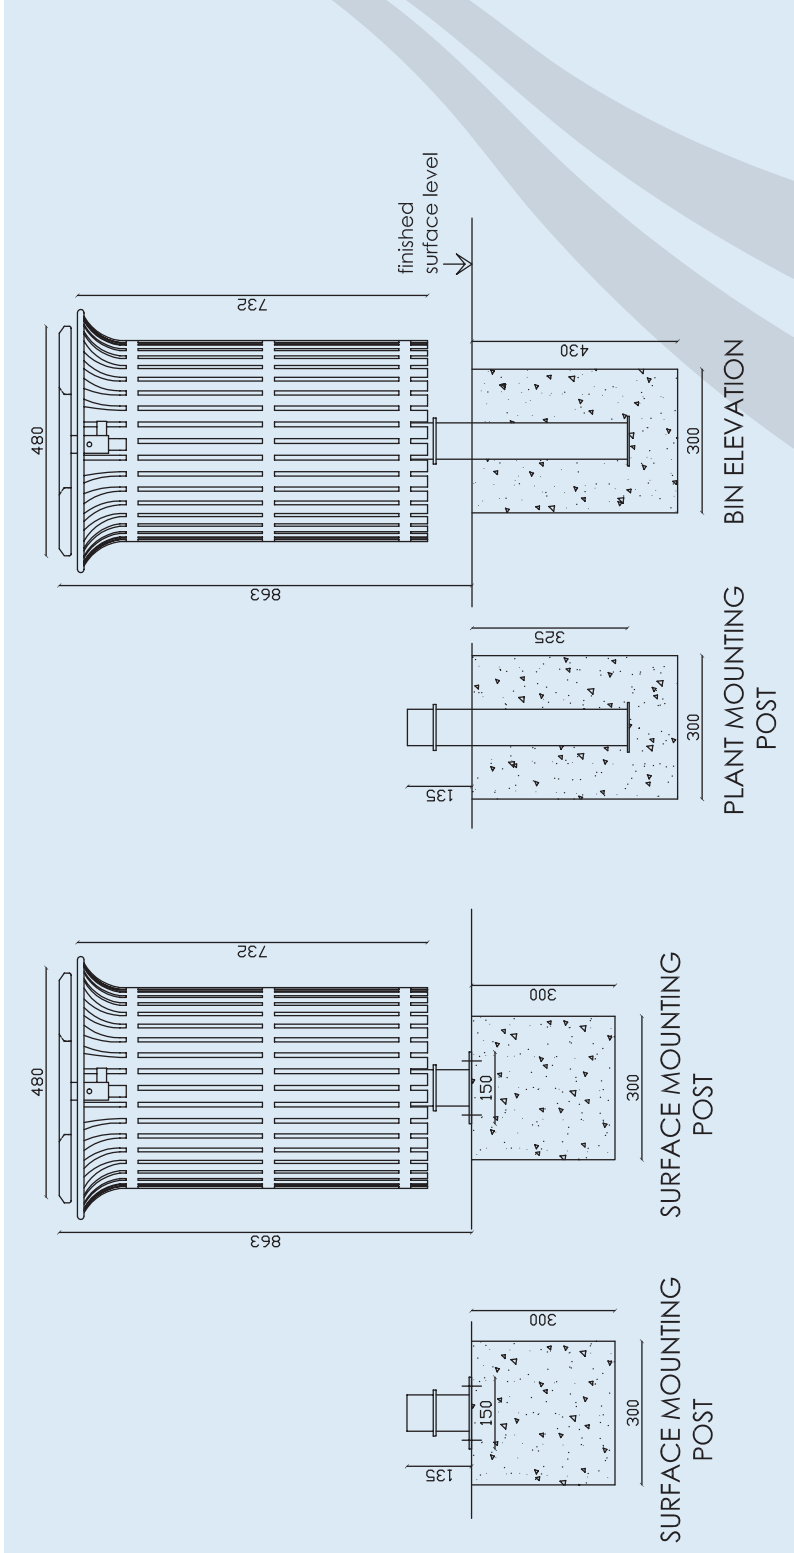

**Spinner Bin**

©Copyright of this drawing is the sole property of Fel. Group Ltd.

**Exterior Bins**

**Product Specifications**

- All 316 Stainless Steel Construction
- Fasteners Stainless Steel