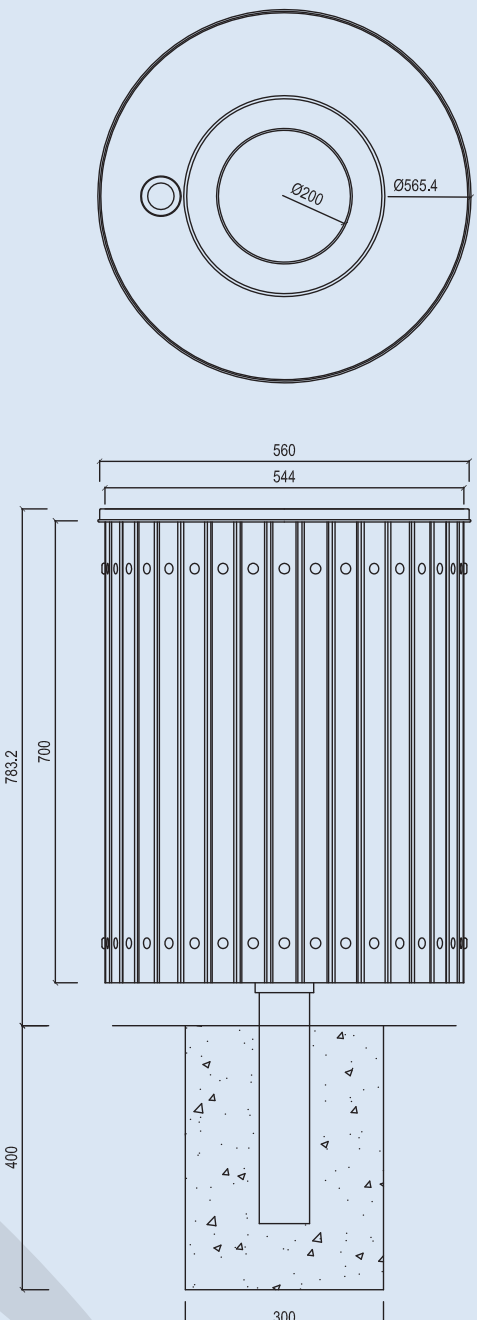

Milford Bins

© Copyright of this drawing is the sole property of Fel. Group Ltd.

Exterior Bins

Product Specifications

- Saligna Timber Slats
- Stainless Steel Lid Electropolished
- Post Hot Dip Galvanised to AS/NZ 4680 Standard