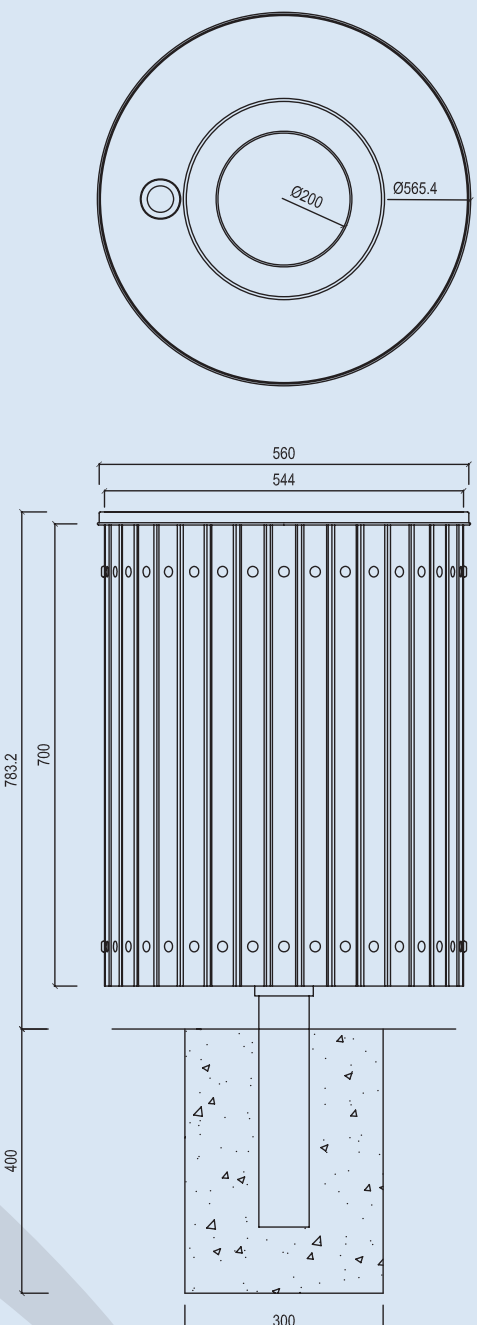

Exterior Bins

Milford Bin

Natural Looking Bin Ideal for Parks and Foreshore

- 100 Ltr Capacity
- Saligna Timber Slats with Brass Fixings
- Electro Polished Stainless Steel Lid
- Plant or Surface Mounted
- Stainless Steel Lock

Product Specifications

- Saligna Timber Slats
- Stainless Steel Lid Electropolished
- Post Hot Dip Galvanised to AS/NZ 4680 Standard