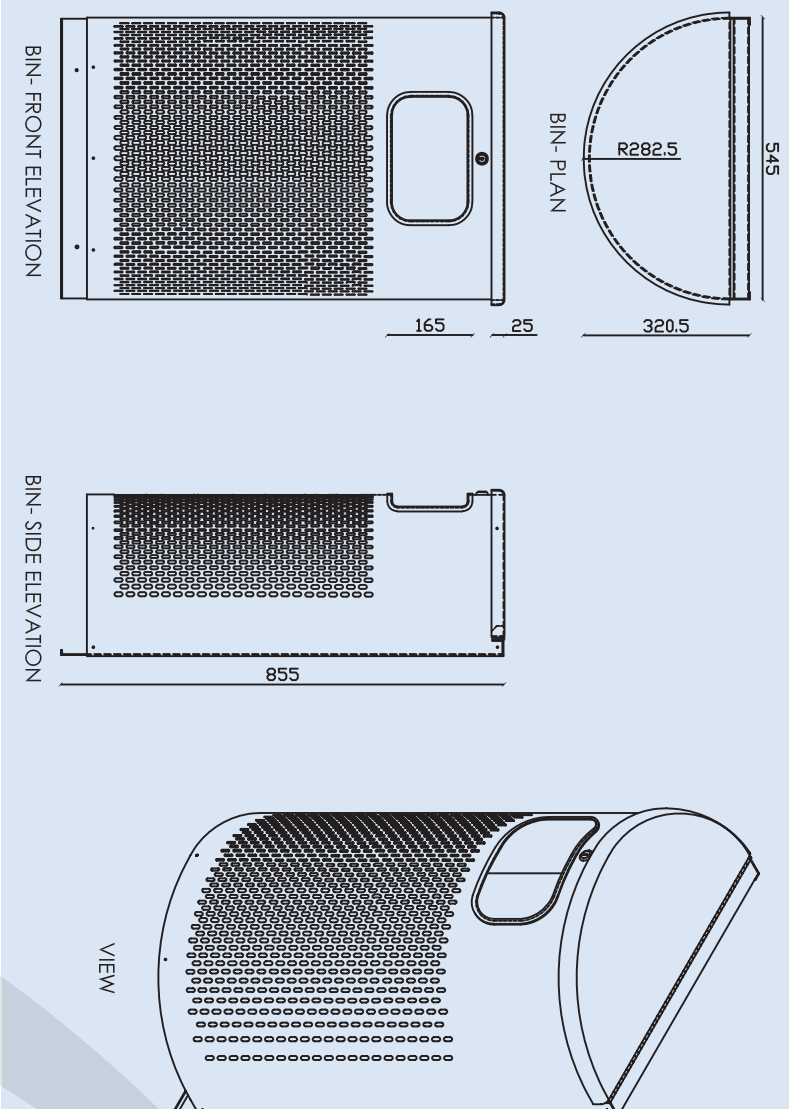

Epsom Bin

©Copyright of this drawing is the sole property of Fel. Group Ltd.

Product Specifications

- 304 Stainless Steel
- Stainless Steel Hinge and Fasteners

Exterior Bins

fel
G R O U P

fel. Group Limited
+64 9 526 5660
sales@felgroup.co.nz
www.felgroup.co.nz