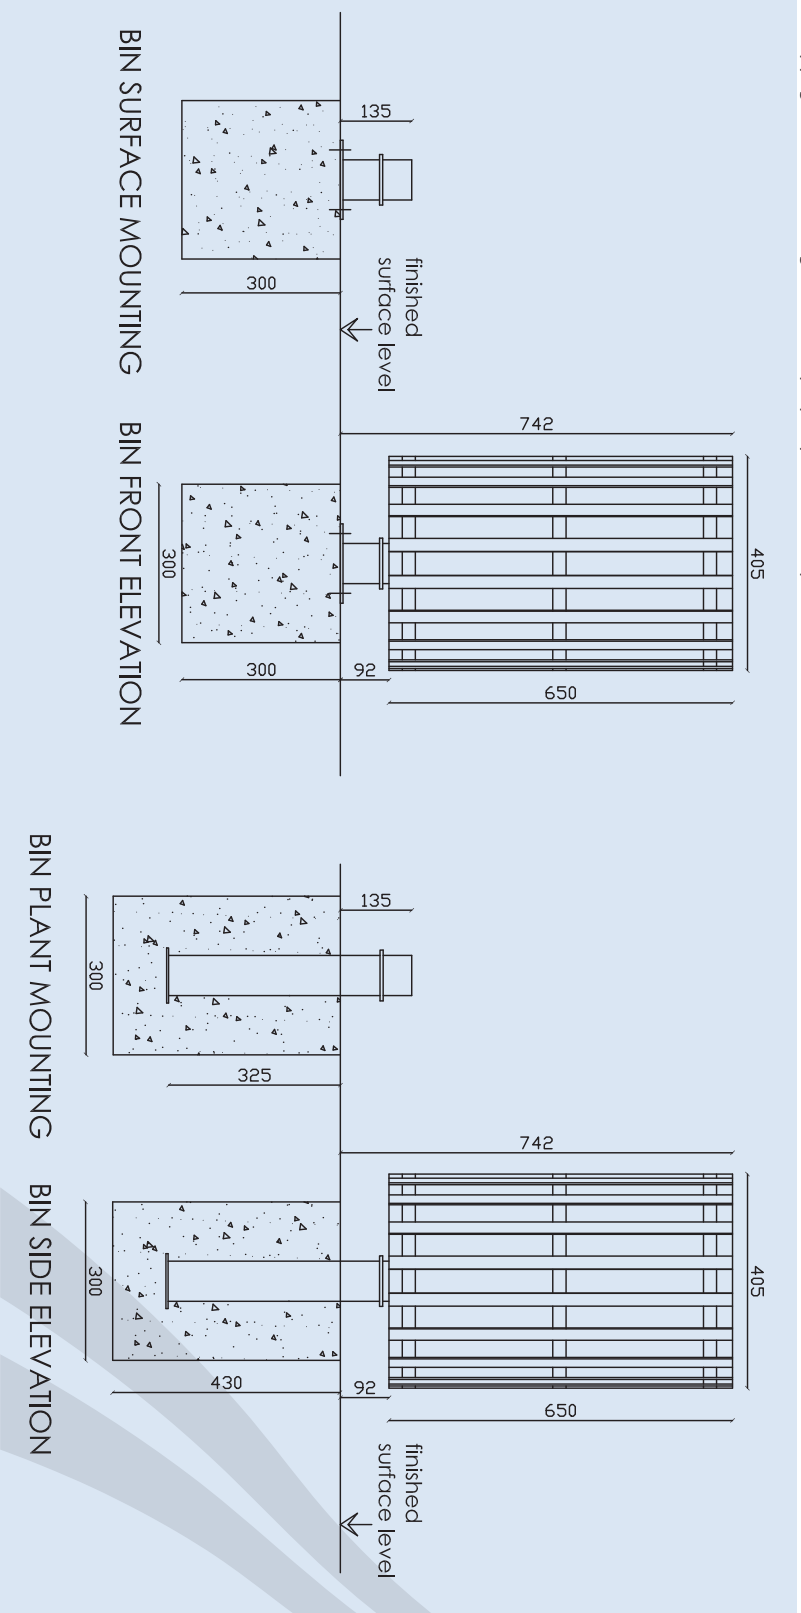

Exterior Bins

Round Colonial Bin

Cost Effective Solution for Parkland Settings

- 60 Litre Capacity
- Steel or Timber Slats
- Stainless Steel Lock
- Galvanised Liner
- Painted Liner Option
- Galvanised Finish Option

fel.
GROUP

fel. Group Limited
+64 9 526 5660
sales@felgroup.co.nz
www.felgroup.co.nz

Round Colonial Bin

©Copyright of this drawing is the sole property of Fel. Group Ltd.

Product Specifications

- Post Hot Dip Galvanised to AS/NZS 4680 (1999) Standard
- Exterior Polyester Powder Coat Finish
- All Steel Construction
- Fasteners Stainless Steel or Zinc Plated