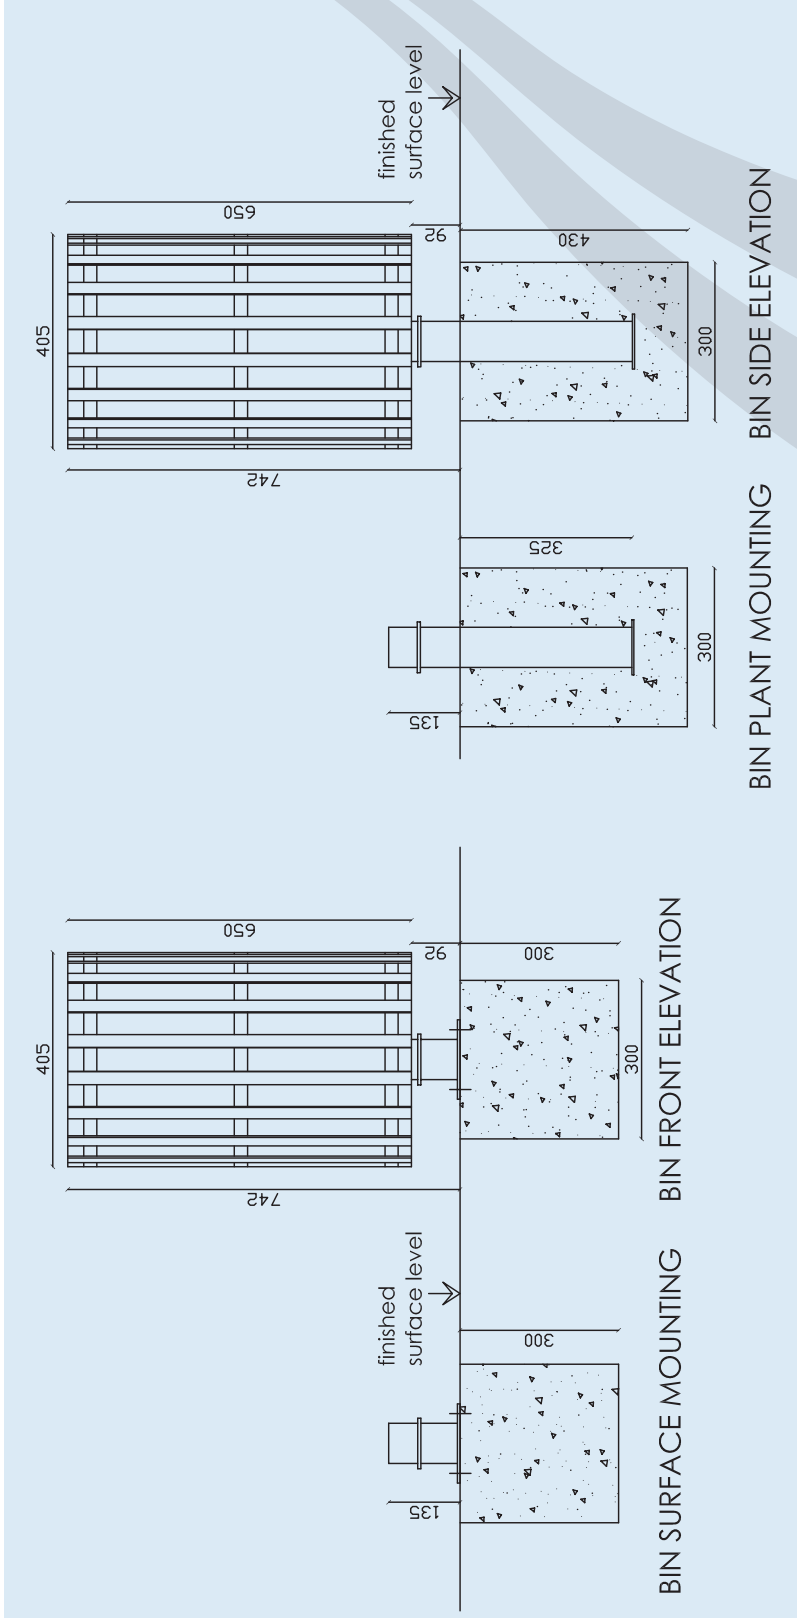

Round Colonial Bin

©Copyright of this drawing is the sole property of Fel. Group Ltd.

Exterior Bins

Product Specifications

- Post Hot Dip Galvanised to AS/NZS 4680 (1999) Standard
- Exterior Polyester Powder Coat Finish
- All Steel Construction
- Fasteners Stainless Steel or Zinc Plated