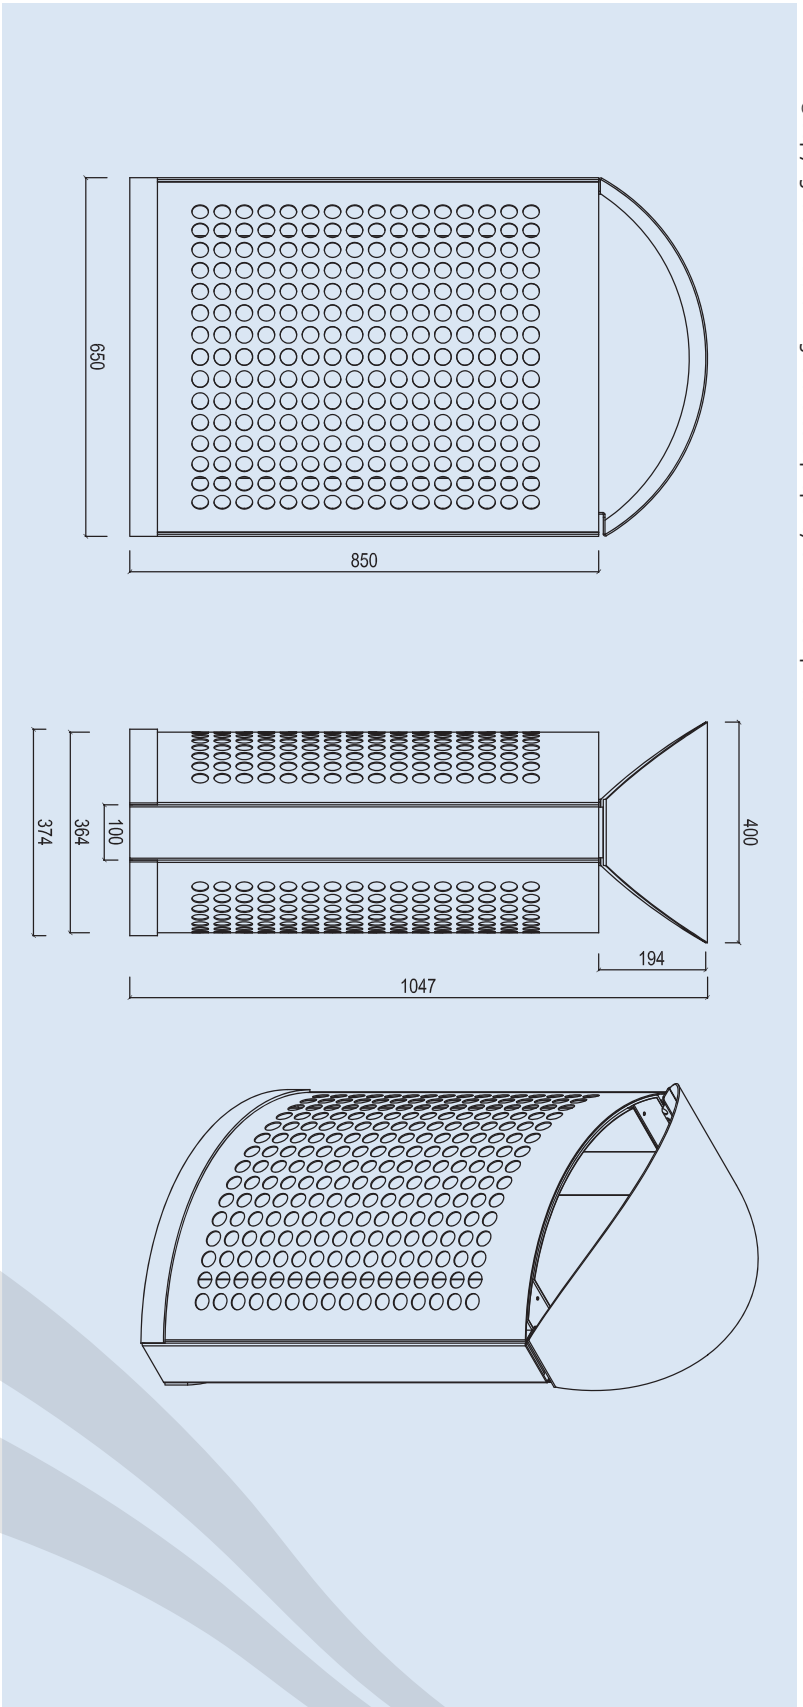

City Bin

© Copyright of this drawing is the sole property of Fel. Group Ltd.

Exterior Bins

Product Specifications

- Frame Hot dip galvanised to AS/NZS 4680 (1999) standard
- Exterior grade polyester powdercoat fi nish
- Electroplated panels
- Zinc plated or stainless steel fasteners