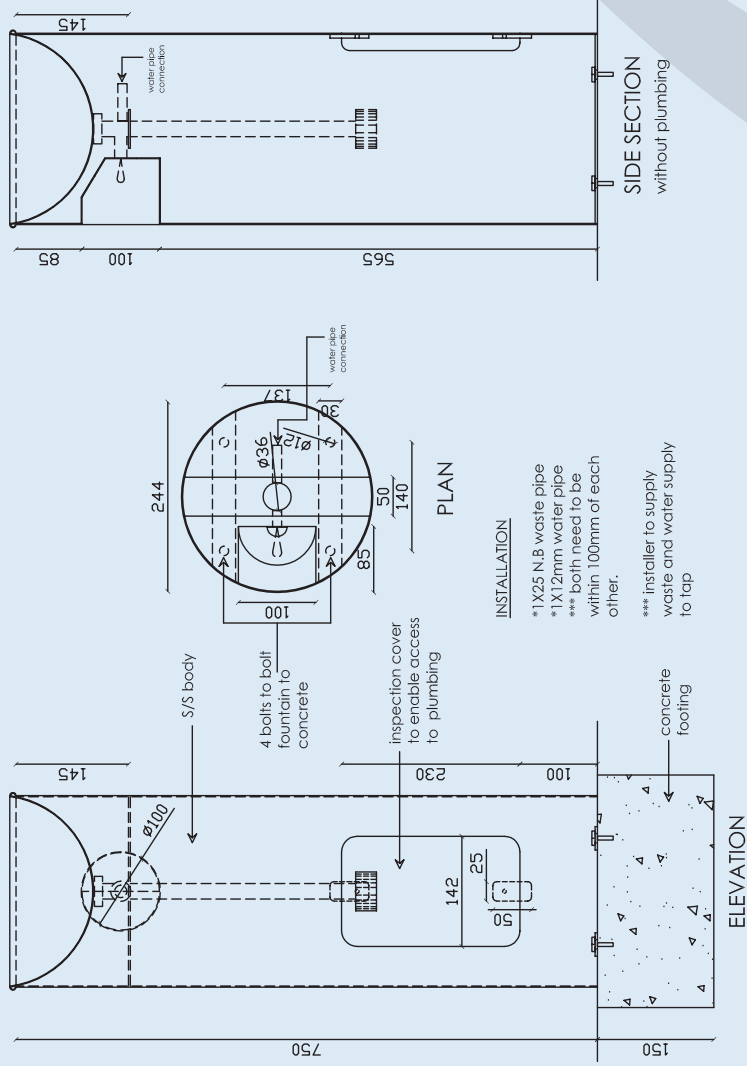

## Product Specifications

- 316 Stainless Steel
- Fully Welded Construction
- Electro Polished Finish