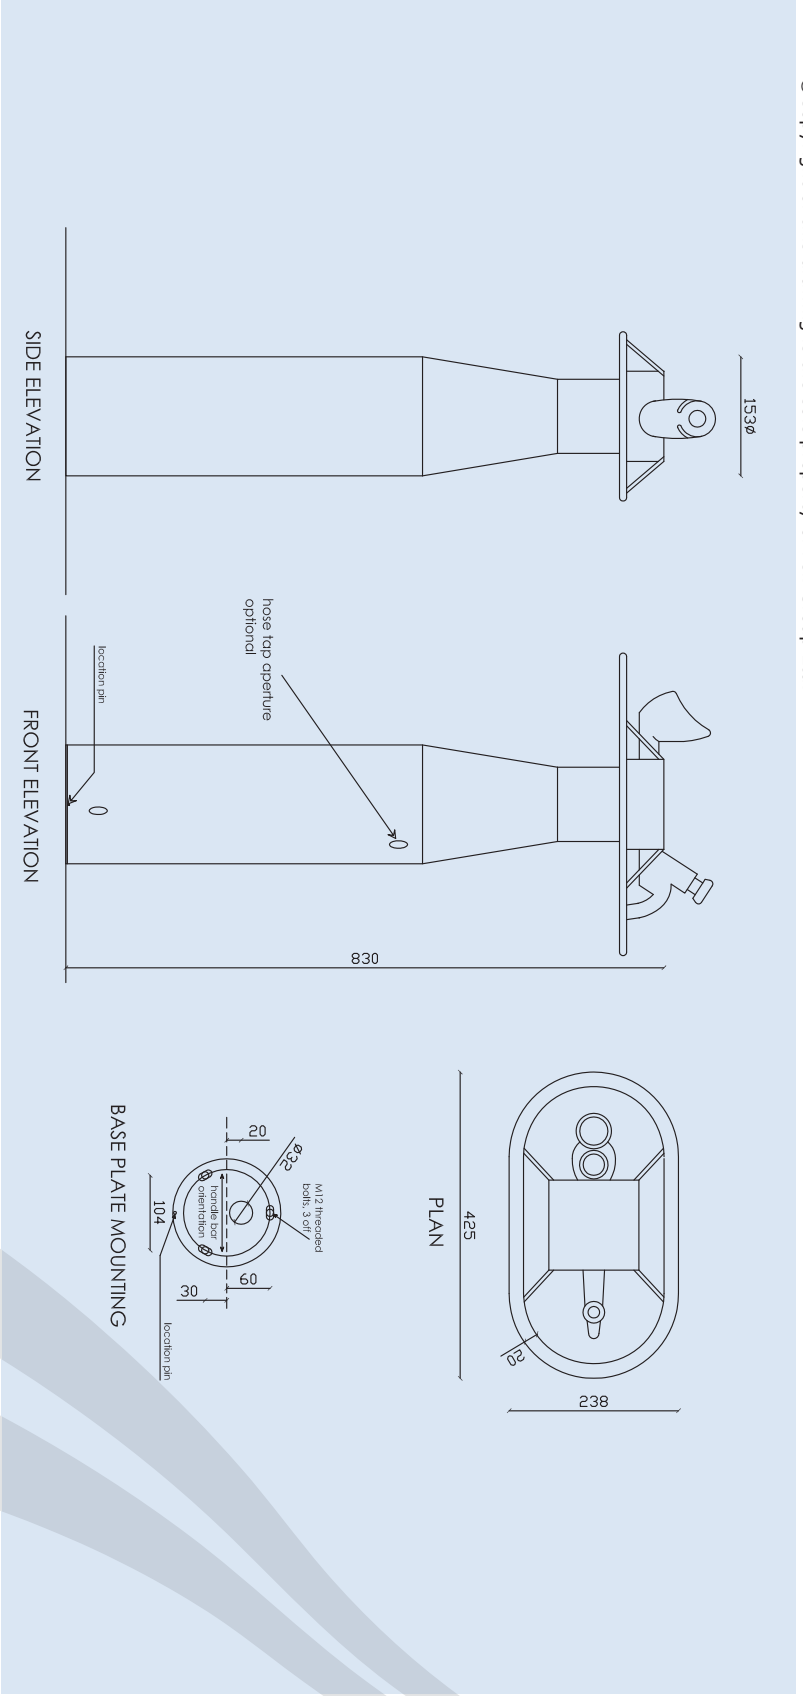

Living Water Drinking Fountain

© Copyright of this drawing is the sole property of Fel. Group Ltd.

Product Specifications

- 316 Stainless Steel
- Fully Welded Construction

Drinking Fountains