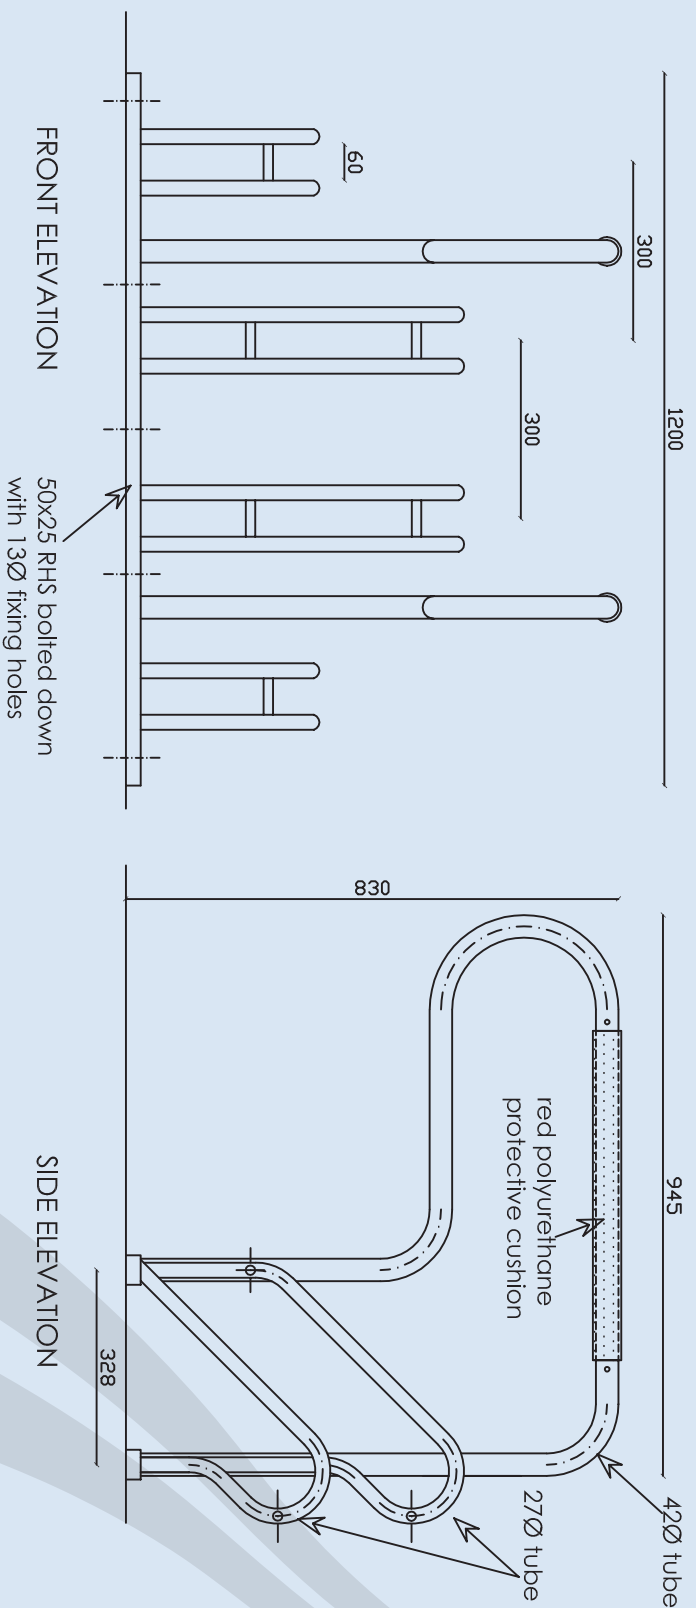

Cycle Stands

Red Baron

Plastic Coated for Less Damage to Cycle Paintwork

- Surface Mounted
- Compact 4 Berth
- Soft Plastic Coated Security Bar

fel.
GROUP

fel. Group Limited
926 Great South Road
PO Box 12 430
Penrose Auckland
New Zealand
T: +64 9 526 5660
F: +64 9 526 5661
www.felgroup.co.nz

- Fryco
- Street Furniture NZ
- Gough Plastics
- Landmark

Red Baron

©Copyright of this drawing is the sole property of Fel. Group Ltd.

Cycle Stands

Product Specifications

- Specifications
- Galv Steel Frame
- Polyester Powdercoated Finish Plastic Coated Security Bar