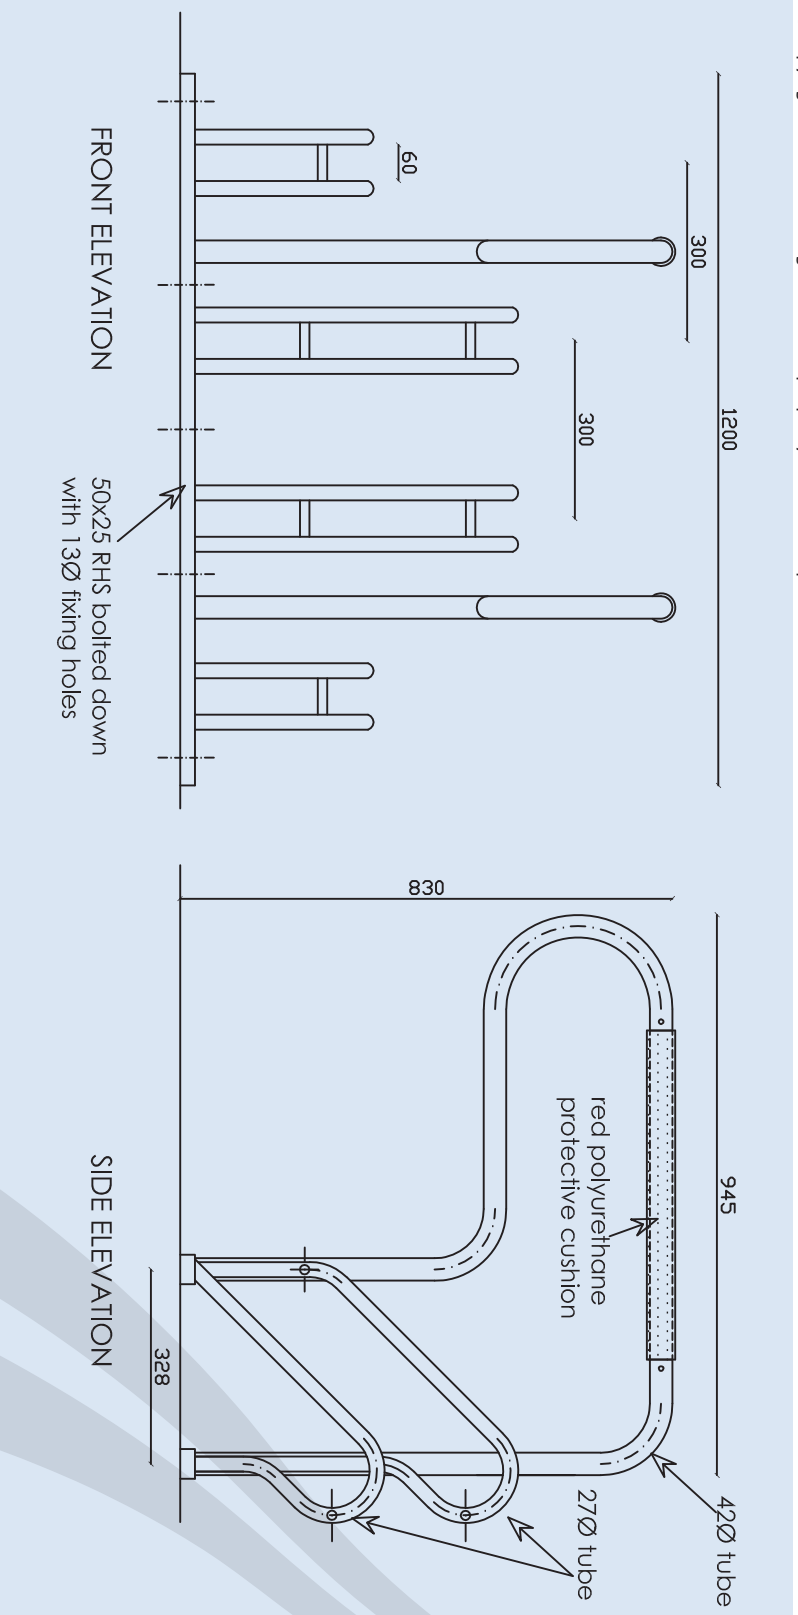

Cycle Stands

Red Baron

Plastic Coated for Less Damage to Cycle Paintwork

- Surface Mounted
- Compact 4 Berth
- Soft Plastic Coated Security Bar

fel.
GROUP

fel. Group Limited
+64 9 526 5660
sales@felgroup.co.nz
www.felgroup.co.nz

Red Baron

©Copyright of this drawing is the sole property of Fel. Group Ltd.

Cycle Stands

Product Specifications

- Specifications
- Galv Steel Frame
- Polyester Powdercoated Finish Plastic Coated Security Bar