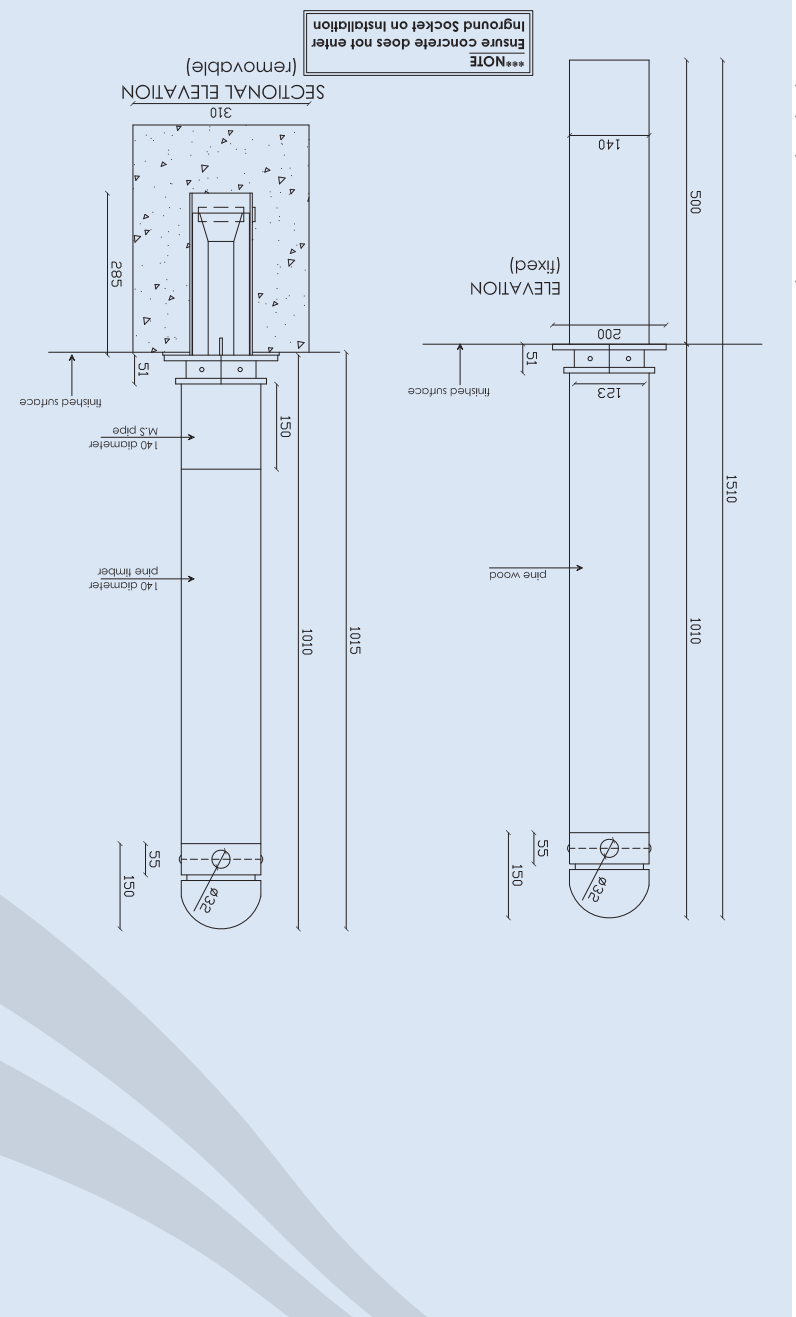

Bollards

Rangitiki Bollard

Timber Bollard Suitable for Both Park and Street

- Timber Body
- Powder Coated Aluminum Head and Skirt
- Fixed and Lockable Removable Options
- Timber Staining Option

fel.
GROUP

fel. Group Limited
+64 9 526 5660
sales@felgroup.co.nz
www.felgroup.co.nz

Rangitiki Bollard

© Copyright of this drawing is the sole property of Fel. Group Ltd.

Product Specifications

- H4 Treated Pine
- Exterior Grade Polyester Powder Coat Finish
- Aluminum Head and Skirt

Bollards