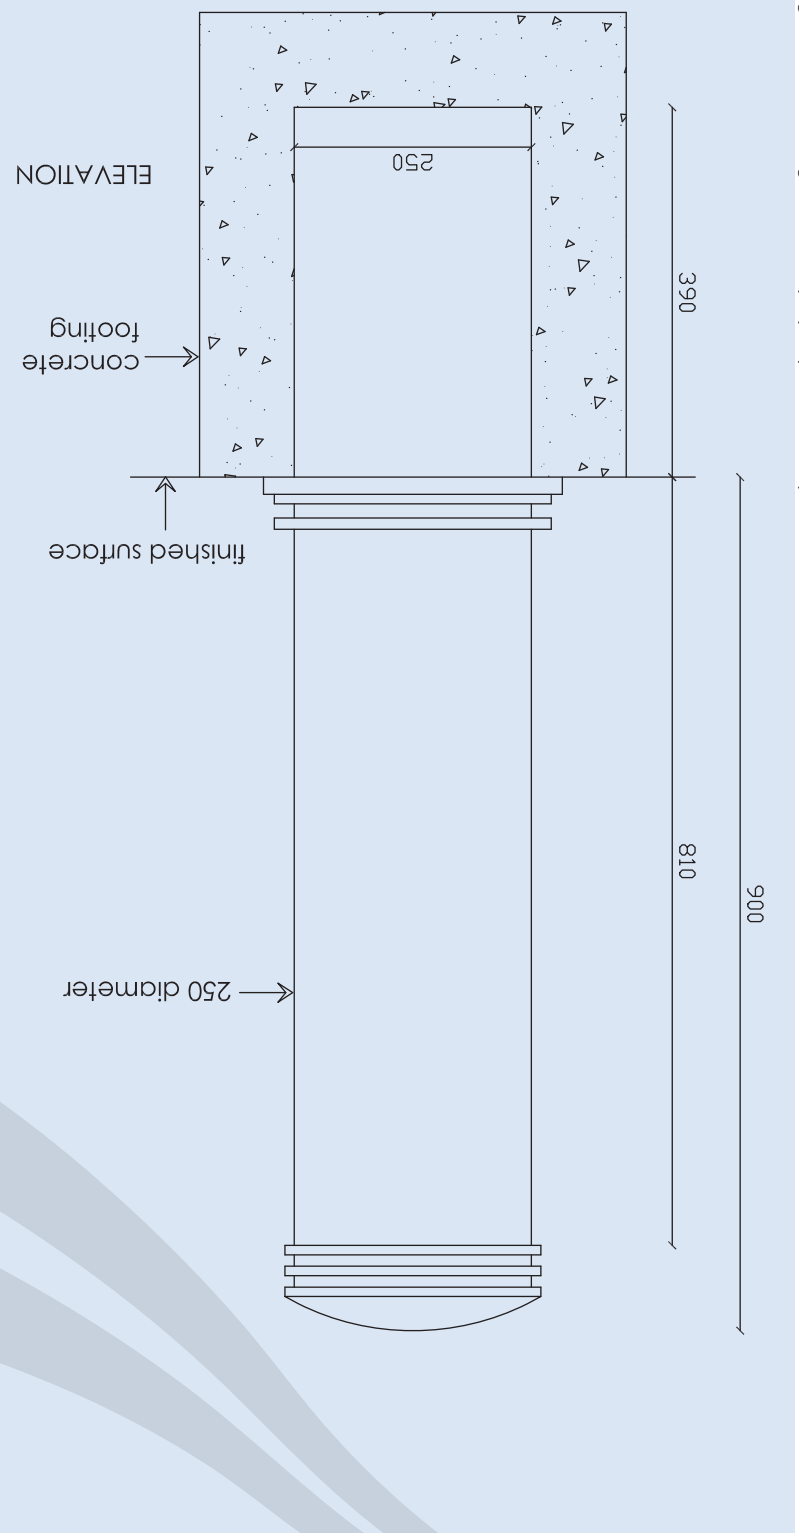

Bollards

250 Diameter Stainless Steel Bollard

Highly Visible Large Diameter Bollard

- Fixed Option Only
- Can be Concrete Filled On-Site if Required
- Optional Eyelets Available
- Powdercoated Galvanised Post Head and Skirt
- Stainless Steel Post with P/Coated Head and Skirt

fel.
GROUP

fel. Group Limited
+64 9 526 5660
sales@felgroup.co.nz
www.felgroup.co.nz

250 Diam Bollard

©Copyright of this drawing is the sole property of Fel. Group Ltd.

Product Specifications

- Exterior Grade Polyester Powder Coat Finish
- Cast Aluminum Heads and Skirts
- Welded 3mm Stainless Steel Post