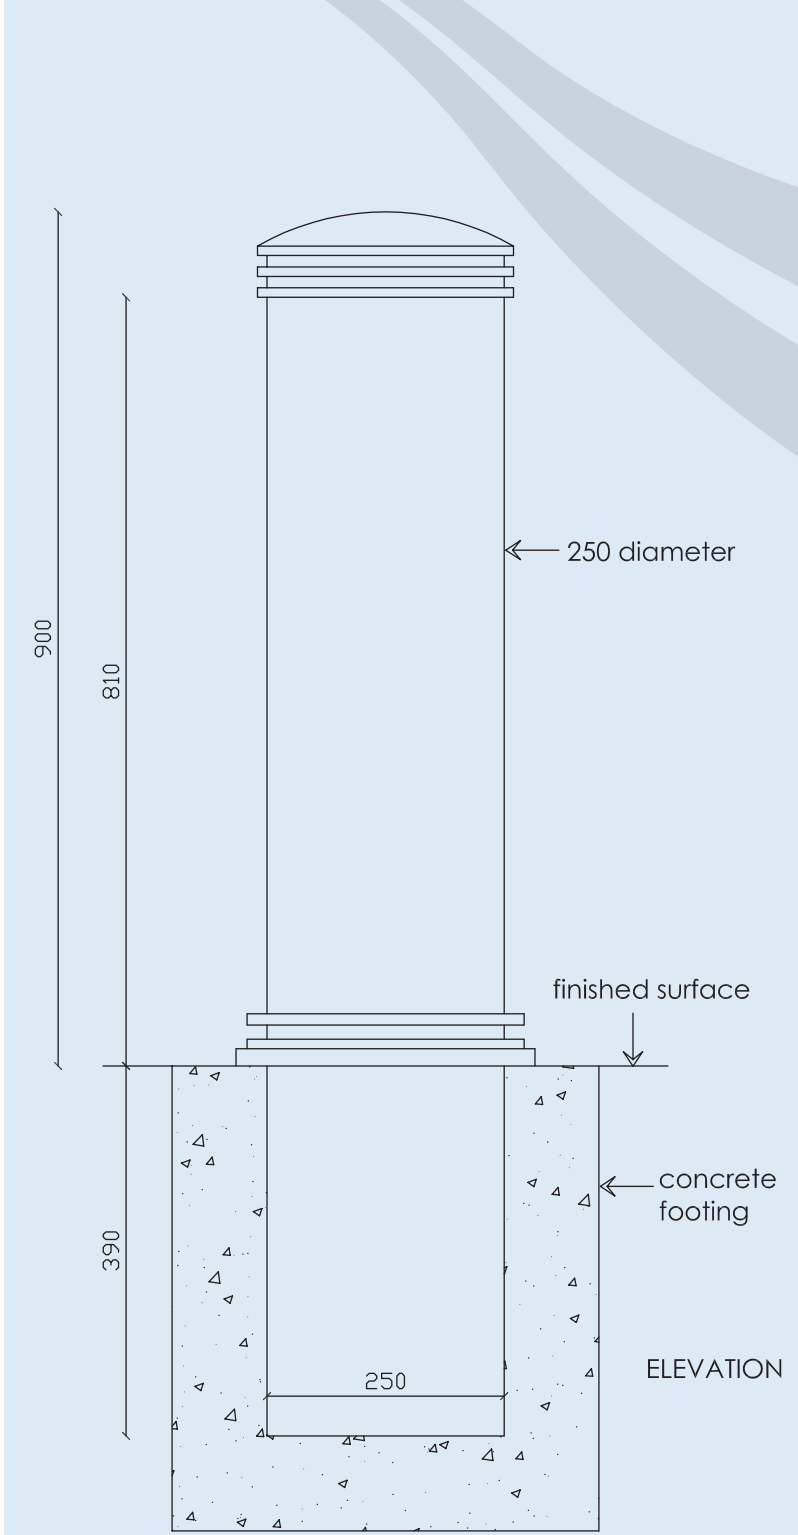

250 Diam Bollard

©Copyright of this drawing is the sole property of Fel. Group Ltd.

Bollards

Product Specifications

- Exterior Grade Polyester Powder Coat Finish
- Cast Aluminum Heads and Skirts
- Welded 3mm Stainless Steel Body