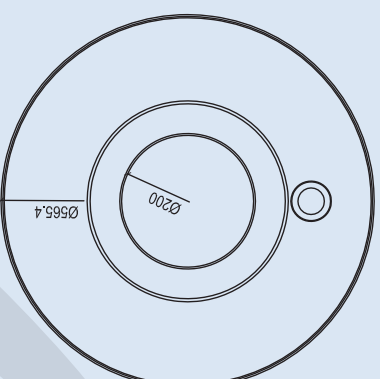

Milford Bins

©Copyright of this drawing is the sole property of Fel. Group Ltd.

Product Specifications

- Saligna Timber Slats
- Stainless Steel Lid Electropolished
- Post Hot Dip Galvanised to AS/NZ 4680 Standard

Exterior Bins