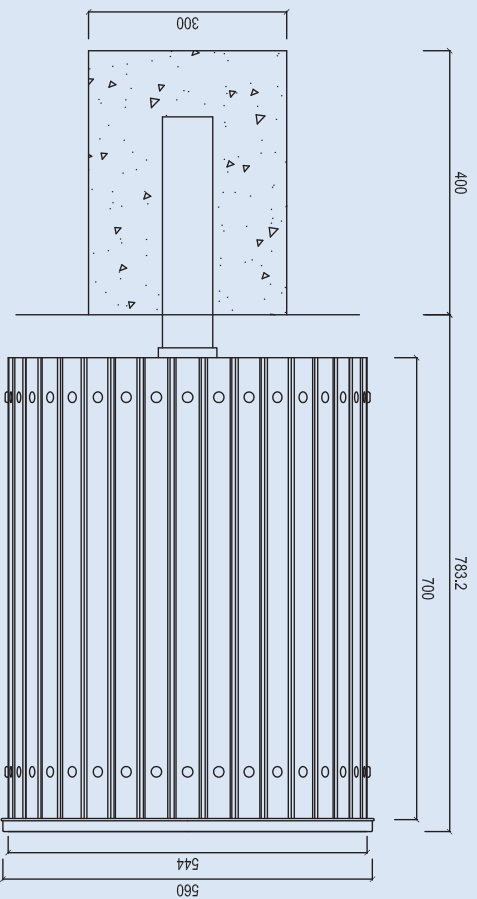

Milford Bins

©Copyright of this drawing is the sole property of Fel. Group Ltd.

Product Specifications

- Saligna Timber Slats
- Stainless Steel Lid Electropolished
- Post Hot Dip Galvanised to AS/NZ 4680 Standard

Exterior Bins