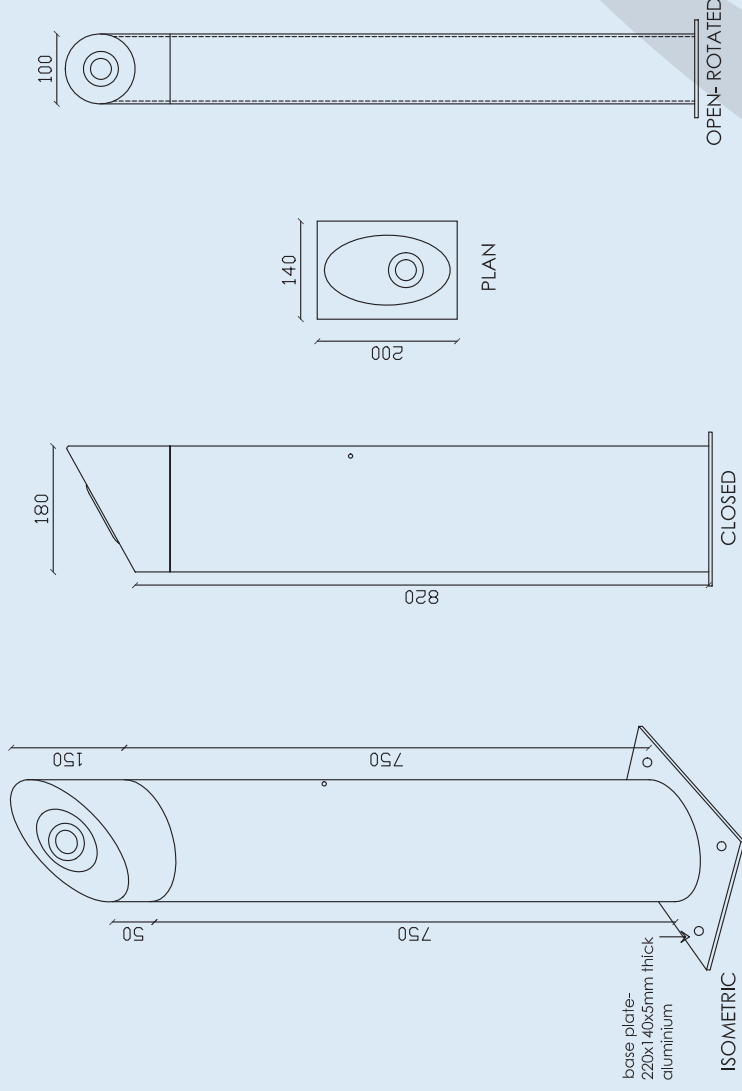

FS - Exterior Ashtray

©Copyright of this drawing is the sole property of Fel. Group Ltd.

Ashtrays

Product Specifications

- All Aluminum Construction
- Exterior Grade Polyester Powder Coat Finish
- Stainless Steel Lock Assembly
- Fasteners Stainless Steel