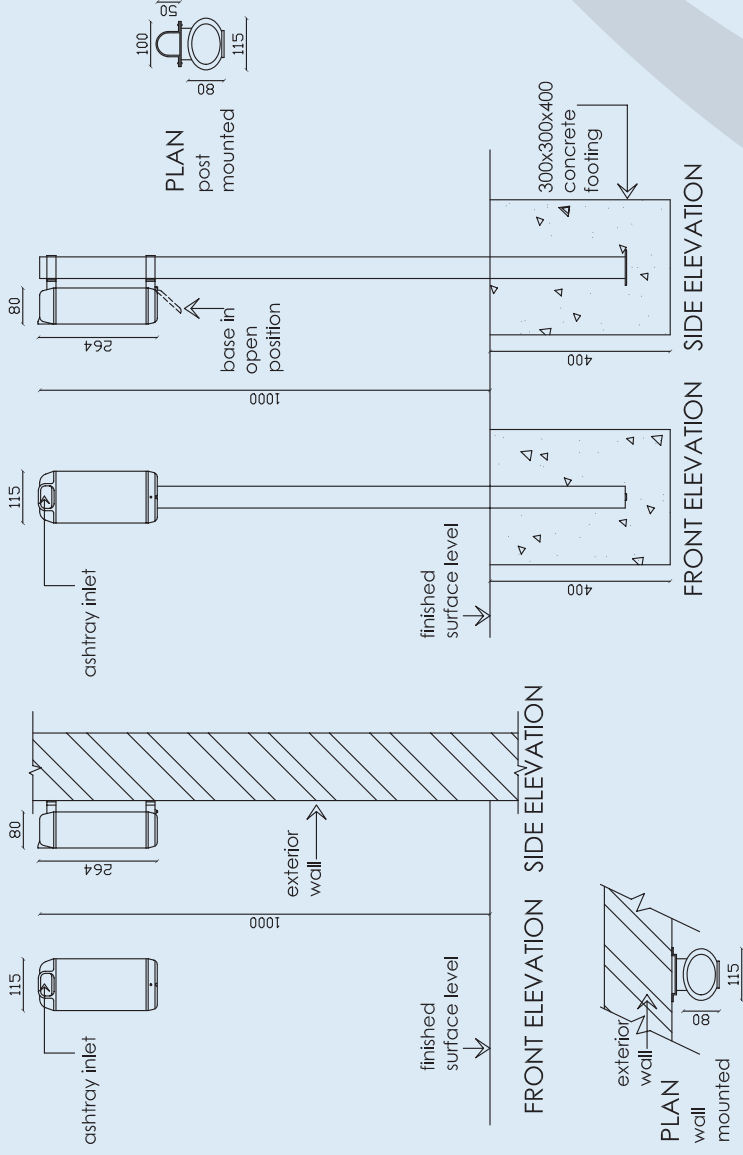

CA - Exterior Ashtray

©Copyright of this drawing is the sole property of Fel. Group Ltd.

Ashtrays

Product Specifications

- Aluminum Cast
- Exterior Grade Polyester Powder Coat Finish
- Fasteners Stainless Steel